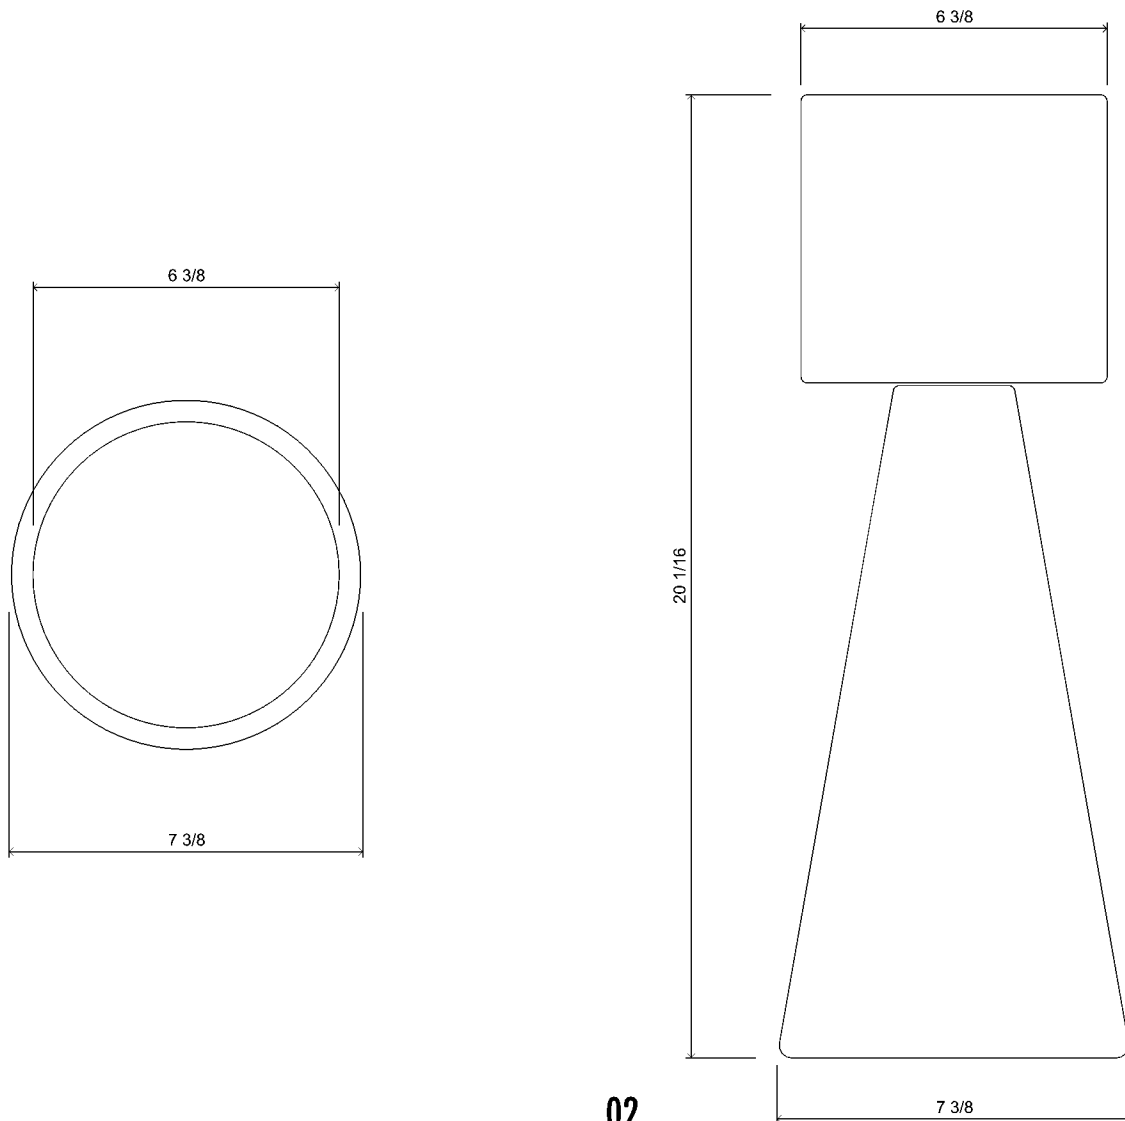

CHAMPION
Tall table lamp

Handmade in Los Angeles.
Hardwired.

FINISHES

Sandblasted clear or white glass shade.
Black glass base.
Brass hardware.

DIMENSIONS

Width 7 3/8" | 18.6 cm |
Depth 7 3/8" | 18.6 cm |
Height 20 1/16" | 51 cm |

LAMPING

E12 Candelabra base
G 16.5 LED bulb
40 W, 2700K
120 V / 240 V
UL, CE Listed.