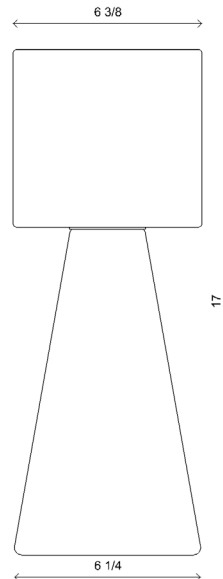

Materials Handblown glass base
Handblown, sandblasted opal glass shade
Brass hardware
6' black cloth cord with toggle hand switch

Finishes ● Glossy black
● Matte black

Dimensions 6 3/8' (16 cm) W x 6 3/8 in (16 cm) D x 17 in (43 cm) H

Weight 10 lbs (4.5 kg)

Packing 12 in (30.5 cm) W x 12 in (30.5 cm) D x 24 in (61 cm) H
14 lbs (6.3 kg)

Lamping 1 x E12 socket
G16.5 LED bulbs (provided)
4W 2700K
350 lm

Bulb life 15,000 hrs

Dimming 10-100%. Wattage +/- 10%
Lumen Values +/- 5Lms
CRI +/- 5%
Fully tested with LUTRON® DVCL, DVEL