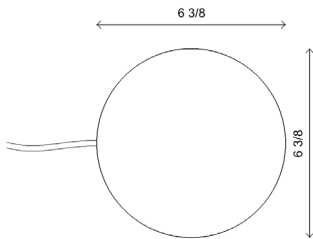

Materials Handblown glass base
Handblown, sandblasted opal glass shade
Brass hardware
6' black cloth cord with toggle hand switch

Finishes ● Glossy black
● Matte black

Dimensions 6 3/8' (16 cm) W x 6 3/8 in (16 cm) D x 17 in (43 cm) H

Weight 10 lbs (4.5 kg)

Packing 12 in (30.5 cm) W x 12 in (30.5 cm) D x 24 in (61 cm) H
14 lbs (6.3 kg)

Lamping 1 x E12 socket
G16.5 LED bulbs (provided)
4W 2700K
350 lm

Bulb life 15,000 hrs

Dimming 10-100%. Wattage +/- 10%
Lumen Values +/- 5Lms
CRI +/- 5%
Fully tested with LUTRON® DVCL, DVEL