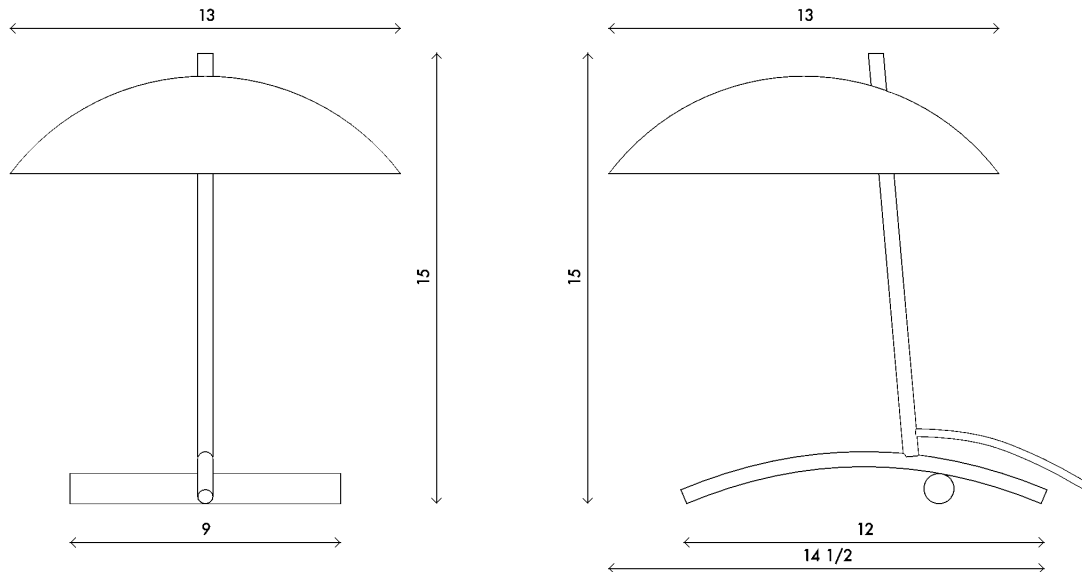

1. **Materials** Shade in brass or aluminum
   Base and details in brass or steel
   6' black cloth cord with toggle hand switch
2. **Dimensions** 13 in (33 cm) W x 14 1/2 in (37 cm) D x 15 in (38 cm) H
3. **Weight** 8 lbs (3.6 kg)
4. **Packing** 16 in (40.5 cm) W x 16 in (40.5 cm) D x 16 in (40.5 cm) H
   12 lbs (5.4 kg)
5. **Lamping** 1 x E26 socket
   G16.5 LED bulb (not provided)
   4W 2700K
   350 lm

1. **Finishes**
2. **Base**
3. Satin brass
   - Satin black
4. **Shade**
5. Satin aluminum
   - Satin black
   - Satin brass

1. **Bulb life** 15,000 hrs
2. **Dimming** 10-100%. Wattage +/- 10%
   Lumen Values +/- 5Lms
   CRI +/- 5%
   Fully tested with LUTRON® DVCL, DVEL
3. **Voltage** 120 V/240
4. **Certification** UL, CE listed
   Handmade in Los Angeles
   Plug-in