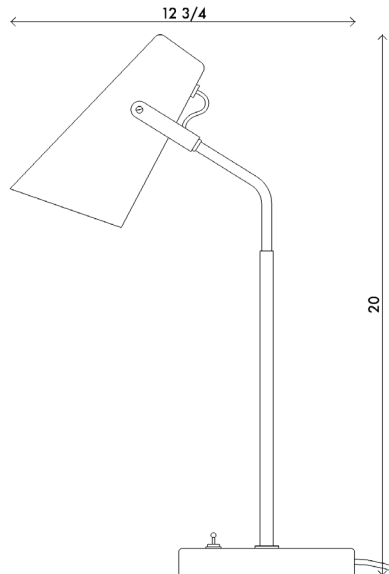

Materials Perforated brass shade
Steel base
6' black cloth cord

Dimensions 6 1/2 in (16.5 cm) W x 12 3/4 in (32.5 cm) D x 20 in (51 cm) H

Weight 8 lbs (3.6 kg)

Packing 12 in (30.5 cm) W x 12 in (30.5 cm) D x 24 in (61 cm) H
12 lbs (5.4 kg)

Lamping 1 x E26 socket
A19 LED bulb (not provided)
4W 2700K
350 lm

Finishes

Base

- Satin black

Shade

- Satin brass

Bulb life 15,000 hrs

Dimming 10-100%. Wattage +/- 10%
Lumen Values +/- 5Lms
CRI +/- 5%
Fully tested with LUTRON® DVCL, DVEL