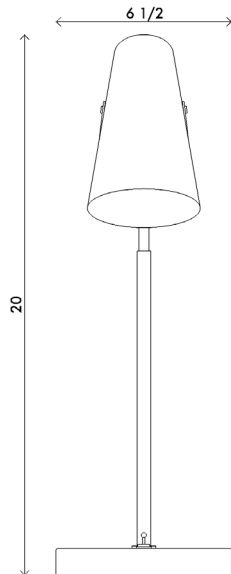

Materials Perforated brass shade
Steel base
6' black cloth cord

Dimensions 6 1/2 in (16.5 cm) W x 12 3/4 in (32.5 cm) D x 20 in (51 cm) H

Weight 8 lbs (3.6 kg)

Packing 12 in (30.5 cm) W x 12 in (30.5 cm) D x 24 in (61 cm) H
12 lbs (5.4 kg)

Lamping 1 x E26 socket
A19 LED bulb (not provided)
4W 2700K
350 lm

Finishes

Base

- Satin black

Shade

- Satin brass

Bulb life 15,000 hrs

Dimming 10-100%. Wattage +/- 10%
Lumen Values +/- 5Lms
CRI +/- 5%
Fully tested with LUTRON® DVCL, DVEL