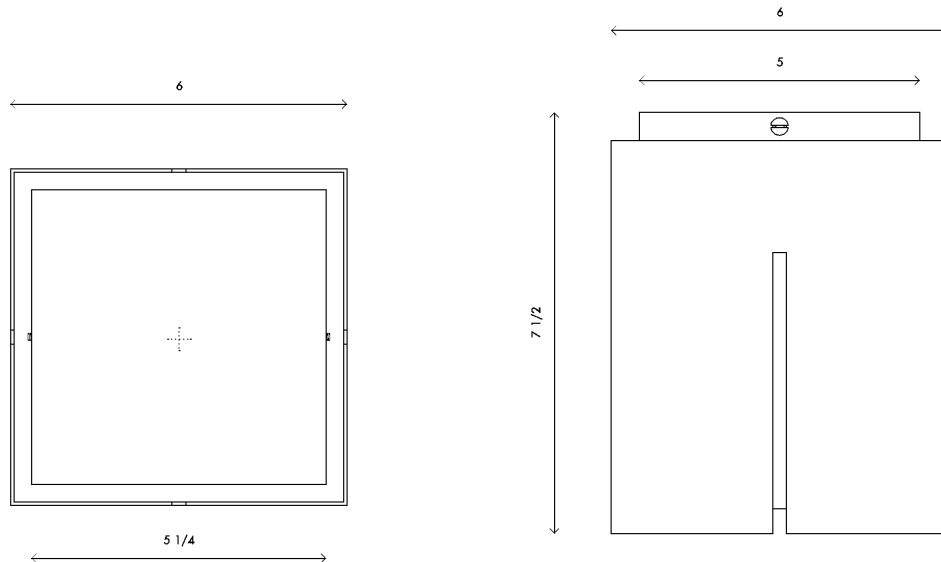

Materials	Brass with white lucite shade
Dimensions	6 in (15 cm) W x 6 in (15 cm) D x 7 in (18.5 cm) H
Weight	6 lbs (2.7 kg)
Packing	8 in (20.3 cm) W x 10 in (25.4 cm) D x 8 in (20.3 cm) H 10 lbs (4.5 kg)
Canopy	5 in (12.7 cm) W x 1/2 in (1.3 cm) D x 5 in (12.7 cm) L J-box indicated at center
Lamping	1 x E26 socket A19 LED bulbs (not provided) 4W 2700K 350 lm

Finishes	 Satin brass Satin nickel Burnished copper

Bulb life	15,000 hrs
Dimming	0-100%. Wattage +/- 10% Lumen Values +/- 5Lms CRI +/- 5% Fully tested with LUTRON® DVCL, DVEL
Voltage	120 V/240
Certification	UL, CE listed Damp rated
	Handmade in Los Angeles Hardwired