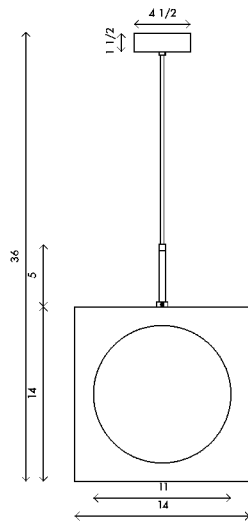

- **Materials** Brass or aluminum with white sandblasted glass
  Black cloth cord
- **Dimensions** 14 in (35.5 cm) W x 14 in (35.5 cm) D x 36 in (91.5 cm) H
- **Weight** 10 lbs (4.5 kg)
- **Packing** (2) 18 in (45.7 cm) W x 18 in (45.7 cm) D x 18 in (45.7 cm) H
  14 lbs (6.4 kg)
- **Canopy** 4 1/2 in (11.4 cm) W x 1 1/2 in (3.8 cm) D x 4 1/2 in (11.4 cm) H
- **Drop height** 36 in (91.4 cm) H
  Custom upon request, adjustable on site
- **Lamping** 1 x E26 socket
  A19 LED bulbs (not provided)
  4W 2700K
  350 lm

- **Finishes**
  - Satin brass
  - Blackened brass
  - Satin Aluminum
  - Matte black

1. **Bulb life** 15,000 hrs
   - **Dimming** 0-100%. Wattage +/- 10%
     Lumen Values +/- 5Lms
     CRI +/- 5%
     Fully tested with LUTRON® DVCL, DVEL
   - **Voltage** 120 V/240
   - **Certification** UL, CE listed
     Damp rated
2. Handmade in Los Angeles
   Hardwired
   Assembly required