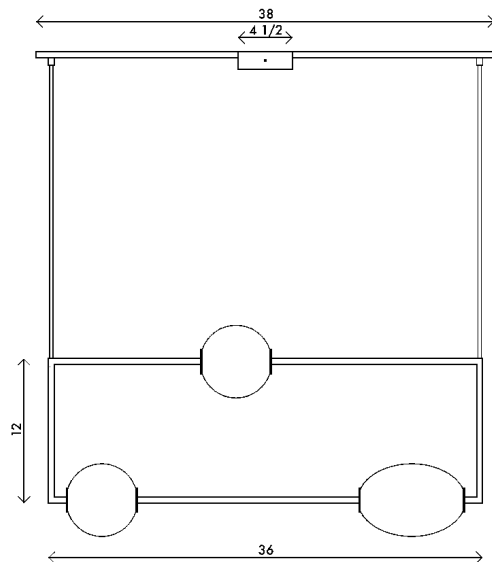

Materials Brass with handblown opal sandblasted glass
6' black cloth cord
Customizable drop height

Finishes ● Blackened brass
● Satin brass

Dimensions 36 in (91.5 cm) W x 6 in (15 cm) D x 17 1/2 in (44.5 cm) H

Weight 20 lbs (9 kg)

Packing 40 in (101.6 cm) W x 20 in (50.8 cm) D x 20 in (50.8 cm) H
24 lbs (10.9 kg)

Canopy 4 1/2 in (11.4 cm) W x 1 1/2 in (3.8 cm) D x 4 1/2 in (11.4 cm) H

Drop height 36 in (91.4 cm) H
Custom upon request, adjustable on site

Lamping 1 x G9 socket
G9 LED bulbs (provided)
4W 2700K
350 lm

Bulb life 25,000 hrs

Dimming 0-100%. Wattage +/- 10%
Lumen Values +/- 5Lms
CRI +/- 5%
Fully tested with LUTRON® DVCL, DVEL

Voltage 120 V/240

Certification UL, CE listed

Handmade in Los Angeles
Hardwired
Assembly required