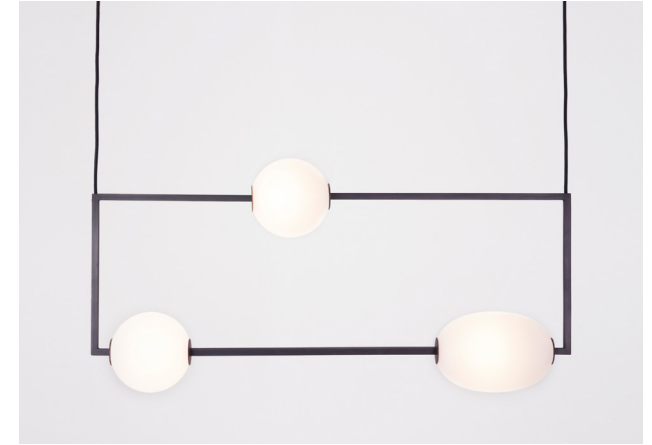

Materials Brass with handblown opal sandblasted glass
6' black cloth cord
Customizable drop height

Finishes ● Blackened brass
● Satin brass

Dimensions 36 in (91.5 cm) W x 6 in (15 cm) D x 17 1/2 in (44.5 cm) H

Weight 20 lbs (9 kg)

Packing 40 in (101.6 cm) W x 20 in (50.8 cm) D x 20 in (50.8 cm) H
24 lbs (10.9 kg)

Canopy 4 1/2 in (11.4 cm) W x 1 1/2 in (3.8 cm) D x 4 1/2 in (11.4 cm) H

Drop height 36 in (91.4 cm) H
Custom upon request, adjustable on site

Lamping 1 x G9 socket
G9 LED bulbs (provided)
4W 2700K
350 lm

Bulb life 25,000 hrs

Dimming 0-100%. Wattage +/- 10%
Lumen Values +/- 5Lms
CRI +/- 5%
Fully tested with LUTRON® DVCL, DVEL

Voltage 120 V/240

Certification UL, CE listed

Handmade in Los Angeles
Hardwired
Assembly required