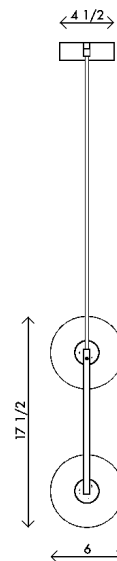

Materials Brass with handblown opal sandblasted glass
6' black cloth cord
Customizable drop height

Finishes ● Blackened brass
● Satin brass

Dimensions 36 in (91.5 cm) W x 6 in (15 cm) D x 17 1/2 in (44.5 cm) H

Weight 20 lbs (9 kg)

Packing 40 in (101.6 cm) W x 20 in (50.8 cm) D x 20 in (50.8 cm) H
24 lbs (10.9 kg)

Canopy 4 1/2 in (11.4 cm) W x 1 1/2 in (3.8 cm) D x 4 1/2 in (11.4 cm) H

Drop height 36 in (91.4 cm) H
Custom upon request, adjustable on site

Lamping 1 x G9 socket
G9 LED bulbs (provided)
4W 2700K
350 lm

Bulb life 25,000 hrs

Dimming 0-100%. Wattage +/- 10%
Lumen Values +/- 5Lms
CRI +/- 5%
Fully tested with LUTRON® DVCL, DVEL

Voltage 120 V/240

Certification UL, CE listed

Handmade in Los Angeles
Hardwired
Assembly required