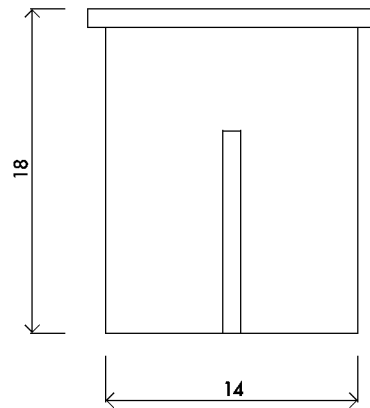

SITIO table

01
TOP
1" = 1/16"

02
FRONT
1" = 1/16"

03
SIDE
1" = 1/16"

Handmade in Los Angeles.

FINISHES

Built from solid oak.
Finishes are waxed natural oak or ebonized oak.

DIMENSIONS

Width 16" | 40.5 cm |
Depth 16" | 40.5 cm |
Height 18" | 45.7 cm |