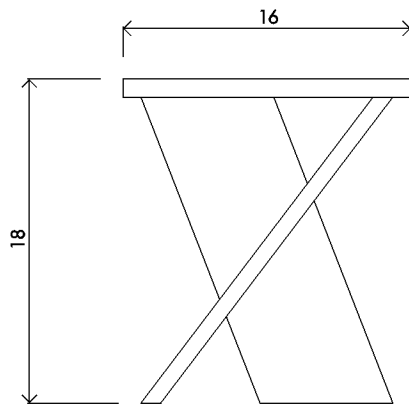

SITIO table

01
TOP
1" = 1/16"

02
FRONT
1" = 1/16"

03
SIDE
1" = 1/16"

Handmade in Los Angeles.

FINISHES

Built from solid oak.
Finishes are waxed natural oak or ebonized oak.

DIMENSIONS

Width 16" | 40.5 cm |
Depth 16" | 40.5 cm |
Height 18" | 45.7 cm |