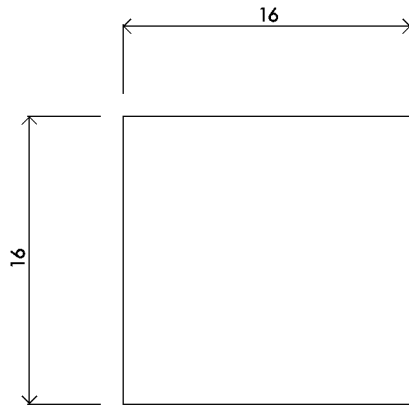

SITIO table

01
TOP
1" = 1/16"

02
FRONT
1" = 1/16"

03
SIDE
1" = 1/16"

Handmade in Los Angeles.

FINISHES

Built from solid oak.
Finishes are waxed natural oak or ebonized oak.

DIMENSIONS

Width 16" | 40.5 cm |
Depth 16" | 40.5 cm |
Height 18" | 45.7 cm |