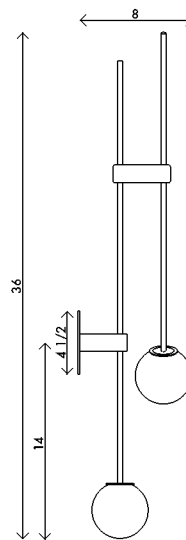

Materials	Brass with handblown opal sandblasted glass
Dimensions	11 in (28 cm) W x 8 in (20.3 cm) D x 36 in (91.4 cm) H
Weight	6 lbs (2.7 kg)
Packing	18 in (45.7 cm) W x 8 in (20.3 cm) D x 40 in (101.6 cm) H 10 lbs (4.5 kg)
Backplate	4 1/2 in (11.4 cm) W x 1/4 in (.6 cm) D x 4 1/2 in (11.4 cm) H J-box location at center
Lamping	2 x G8 socket G8 LED bulb (provided) 4W 2700K 350 lm

Finishes	● Matte Black
	● Satin Brass

Bulb life	25,000 hrs
Dimming	0-100%. Wattage +/- 10% Lumen Values +/- 5Lms CRI +/- 5% Fully tested with LUTRON® DVCL, DVEL
Voltage	120 V/240
Certification	UL, CE listed Damp rated
	Handmade in Los Angeles Hardwired