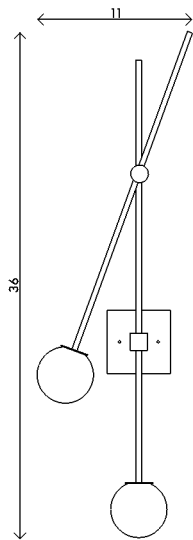

Materials	Brass with handblown opal sandblasted glass
Dimensions	11 in (28 cm) W x 8 in (20.3 cm) D x 36 in (91.4 cm) H
Weight	6 lbs (2.7 kg)
Packing	18 in (45.7 cm) W x 8 in (20.3 cm) D x 40 in (101.6 cm) H 10 lbs (4.5 kg)
Backplate	4 1/2 in (11.4 cm) W x 1/4 in (.6 cm) D x 4 1/2 in (11.4 cm) H J-box location at center
Lamping	2 x G8 socket G8 LED bulb (provided) 4W 2700K 350 lm

Finishes	● Matte Black
	● Satin Brass

Bulb life	25,000 hrs
Dimming	0-100%. Wattage +/- 10% Lumen Values +/- 5Lms CRI +/- 5% Fully tested with LUTRON® DVCL, DVEL
Voltage	120 V/240
Certification	UL, CE listed Damp rated
	Handmade in Los Angeles Hardwired