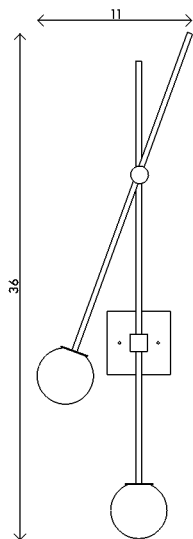

Materials Brass with handblown opal sandblasted glass

Dimensions 11 in (28 cm) W x 8 in (20.3 cm) D x 36 in (91.4 cm) H

Weight 6 lbs (2.7 kg)

Packing 18 in (45.7 cm) W x 8 in (20.3 cm) D x 40 in (101.6 cm) H
10 lbs (4.5 kg)

Backplate 4 1/2 in (11.4 cm) W x 1/4 in (.6 cm) D x 4 1/2 in (11.4 cm) H
J-box location at center

Lamping 2 x G8 socket
G8 LED bulb (provided)
4W 2700K
350 lm

Finishes

- Blackened brass
- Satin brass

Bulb life 25,000 hrs