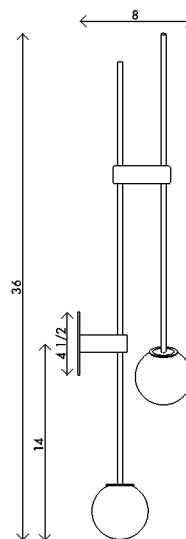

Materials Brass with handblown opal sandblasted glass

Dimensions 11 in (28 cm) W x 8 in (20.3 cm) D x 36 in (91.4 cm) H

Weight 6 lbs (2.7 kg)

Packing 18 in (45.7 cm) W x 8 in (20.3 cm) D x 40 in (101.6 cm) H
10 lbs (4.5 kg)

Backplate 4 1/2 in (11.4 cm) W x 1/4 in (.6 cm) D x 4 1/2 in (11.4 cm) H
J-box location at center

Lamping 2 x G8 socket
G8 LED bulb (provided)
4W 2700K
350 lm

Finishes

- Blackened brass
- Satin brass

Bulb life 25,000 hrs