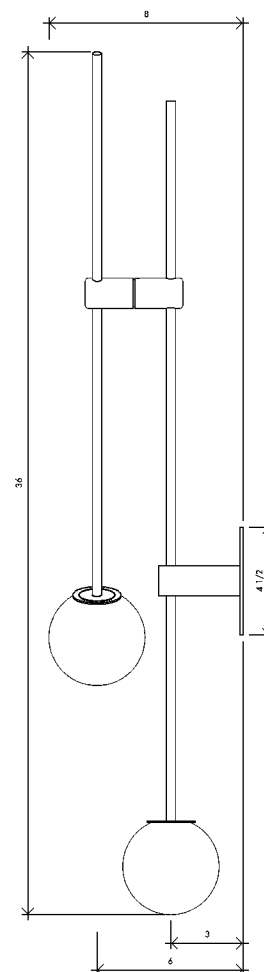

TEMPO sconce

01
FRONT
1" = 1/8"

02
SIDE
1" = 1/8"

Handmade in Los Angeles.
Hardwired.

FINISHES

Backplate, rods, and hardware in blackened or satin brass.
Sand-blasted white glass globe shades.

DIMENSIONS

Width 11" | 28 cm |
Depth 8" | 20.3 cm |
Height 36" | 91.4 cm |