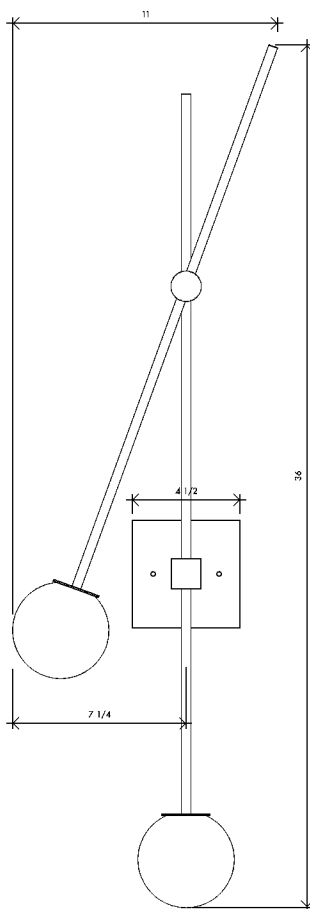

TEMPO sconce

01
FRONT
1" = 1/8"

02
SIDE
1" = 1/8"

Handmade in Los Angeles.
Hardwired.

FINISHES

Backplate, rods, and hardware in blackened or satin brass.
Sand-blasted white glass globe shades.

DIMENSIONS

Width 11" | 28 cm |
Depth 8" | 20.3 cm |
Height 36" | 91.4 cm |

LAMPING

2x G8 3.5W Bipin base
120 V / 240 V
UL, CE listed