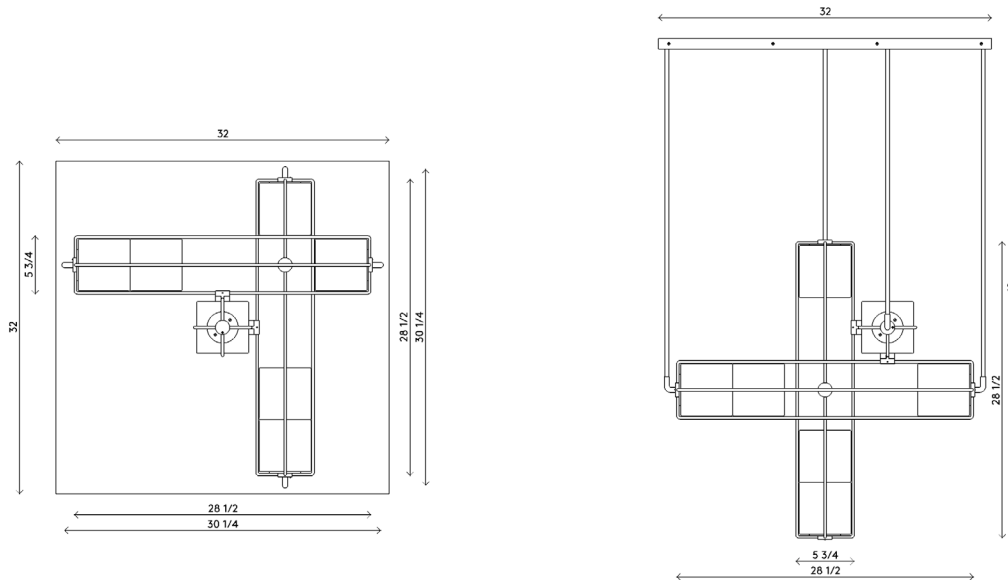

Materials	Frame, canopy and hardware in brass Hand blown, sandblasted bubble glass cubes	Finishes	<ul style="list-style-type: none"> ● Blackened brass ● Satin brass
Dimensions	28 1/2 in (72.5 cm)W x 28 1/2 in (72.5 cm)D x 28 1/2 in (72.5 cm)H		
Weight	70 lbs (31.7 kg)		
Packing	40 in (101.6 cm) W x 40 in (101.6 cm) D x 30 in (76.2 cm) H Palletized		
Canopy	32 in (81.5 cm) W x 32 in (81.5 cm) D x 1 in (2.5 cm) H J-box location at center		
Drop height	48 in (122 cm) H Custom upon request, not adjustable on site		
Lamping	6 x G9 socket G9 LED bulbs (provided) 4W 2700K 350 lm		