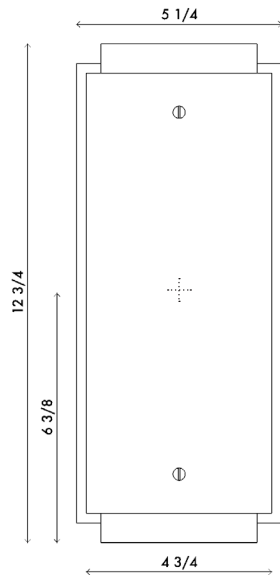

Materials	Backplate and hardware in brass Shade in white lucite
Dimensions	5 1/4 in (13.5 cm) W x 5 in (13 cm) D x 12 3/4 in (32.5 cm) H
Weight	4 lbs (1.8 kg)
Packing	12 in (30.5 cm) W x 6 in (15.5 cm) D x 6 in (15.5 cm) H 8 lbs (3.6 kg)
Backplate	5 1/4 in (13.5 cm) W x 1/4 in (0.5 cm) D x 11 3/4 in (30 cm) H J-box location indicated at center
Lamping	2 x E26 socket G16.5 LED bulbs (provided) 3W 2700K 350 lm

Finishes	● Satin black
	● Satin brass

Bulb life	15,000 hrs
Dimming	10-100%. Wattage +/- 10% Lumen Values +/- 5Lms CRI +/- 5% Fully tested with LUTRON® DVCL, DVCL
Voltage	120 V/240
Certification	UL, CE listed Damp rated
	Handmade in Los Angeles Hardwired