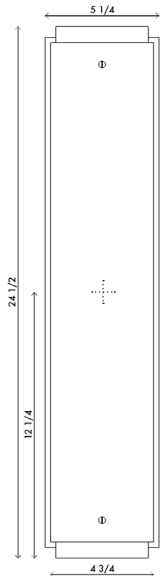

Materials	Backplate and hardware in brass Shade in white lucite
Dimensions	5 1/4 in (13.5 cm) W x 5 in (13 cm) D x 12 3/4 in (32.5 cm) H
Weight	4 lbs (1.8 kg)
Packing	12 in (30.5 cm) W x 6 in (15.5 cm) D x 6 in (15.5 cm) H 8 lbs (3.6 kg)
Backplate	5 1/4 in (13.5 cm) W x 1/4 in (0.5 cm) D x 11 3/4 in (30 cm) H J-box location indicated at center
Lamping	2 x E26 socket G16.5 LED bulbs (provided) 3W 2700K 350 lm

Materials Backplate and hardware in brass
Shade in white lucite

Finishes ● Satin black
● Satin brass

Dimensions 5 1/4 in (13.5 cm) W x 5 1/4 in (13.5 cm) D x 24 1/2 in (62 cm) H

Weight 10 lbs (4.5 kg)

Packing 26 in (66 cm) W x 6 in (15.5 cm) D x 6 in (15.5 cm) H
14 lbs (6.3 kg)

Backplate 5 1/4 in (13.5 cm) W x 1/4 in (0.5 cm) D x 23 1/2 in (60 cm) H
J-box location indicated at center

Lamping 2 x E26 socket
T9 LED bulbs (provided)
3W 2700K
350 lm

Bulb life 15,000 hrs

Dimming 10-100%. Wattage +/- 10%
Lumen Values +/- 5Lms
CRI +/- 5%
Fully tested with LUTRON® DVCL, DVEL