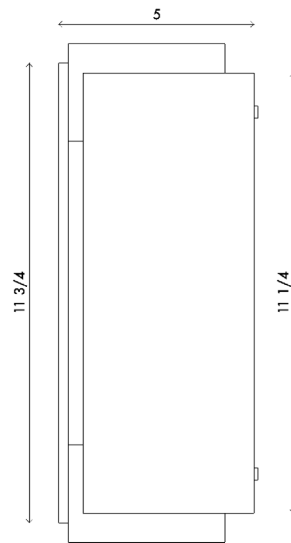

Materials	Backplate and hardware in brass Shade in white lucite
Dimensions	5 1/4 in (13.5 cm) W x 5 in (13 cm) D x 12 3/4 in (32.5 cm) H
Weight	4 lbs (1.8 kg)
Packing	12 in (30.5 cm) W x 6 in (15.5 cm) D x 6 in (15.5 cm) H 8 lbs (3.6 kg)
Backplate	5 1/4 in (13.5 cm) W x 1/4 in (0.5 cm) D x 11 3/4 in (30 cm) H J-box location indicated at center
Lamping	2 x E26 socket G16.5 LED bulbs (provided) 3W 2700K 350 lm

Finishes	● Satin black
	● Satin brass

Bulb life	15,000 hrs
Dimming	10-100%. Wattage +/- 10% Lumen Values +/- 5Lms CRI +/- 5% Fully tested with LUTRON® DVCL, DVCL
Voltage	120 V/240
Certification	UL, CE listed Damp rated
	Handmade in Los Angeles Hardwired