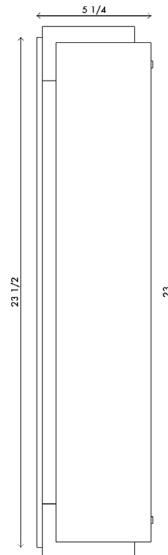

Materials	Backplate and hardware in brass Shade in white lucite
Dimensions	5 1/4 in (13.5 cm) W x 5 in (13 cm) D x 12 3/4 in (32.5 cm) H
Weight	4 lbs (1.8 kg)
Packing	12 in (30.5 cm) W x 6 in (15.5 cm) D x 6 in (15.5 cm) H 8 lbs (3.6 kg)
Backplate	5 1/4 in (13.5 cm) W x 1/4 in (0.5 cm) D x 11 3/4 in (30 cm) H J-box location indicated at center
Lamping	2 x E26 socket G16.5 LED bulbs (provided) 3W 2700K 350 lm

Materials Backplate and hardware in brass
Shade in white lucite

Finishes ● Satin black
● Satin brass

Dimensions 5 1/4 in (13.5 cm) W x 5 1/4 in (13.5 cm) D x 24 1/2 in (62 cm) H

Weight 10 lbs (4.5 kg)

Packing 26 in (66 cm) W x 6 in (15.5 cm) D x 6 in (15.5 cm) H
14 lbs (6.3 kg)

Backplate 5 1/4 in (13.5 cm) W x 1/4 in (0.5 cm) D x 23 1/2 in (60 cm) H
J-box location indicated at center

Lamping 2 x E26 socket
T9 LED bulbs (provided)
3W 2700K
350 lm

Bulb life 15,000 hrs

Dimming 10-100%. Wattage +/- 10%
Lumen Values +/- 5Lms
CRI +/- 5%
Fully tested with LUTRON® DVCL, DVEL