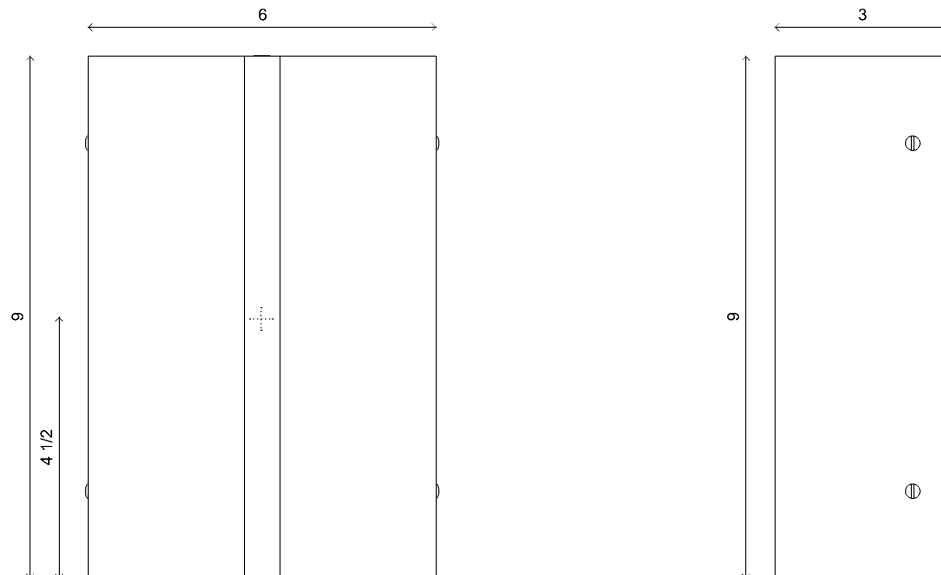

Materials	Brass
Dimensions	6 in (15 cm) W x 3 in (7.5 cm) D x 9 in (23 cm) H
Weight	8 lbs (3.6 kg)
Packing	10 in (25.5 cm) W x 8 in (20.5 cm) D x 4 in (10 cm) H 12 lbs (5.4 kg)
Backplate	6 in (15 cm) W x 1 1/4 in (3 cm) D x 9 in (23 cm) H J-box location indicated at center
Lamping	2 x LED strips included 9W 2700K 350 lm

1. **Finishes**
2. Satin brass
   - Matte black

Bulb life	15,000 hrs
Dimming	10-100%. Wattage +/- 10% Lumen Values +/- 5Lms CRI +/- 5% Fully tested with LUTRON® DVCL, DVEL
Voltage	120 V/240
Certification	UL, CE listed Wet rated
	Handmade in Los Angeles Hardwired Damp-rated ADA compliant