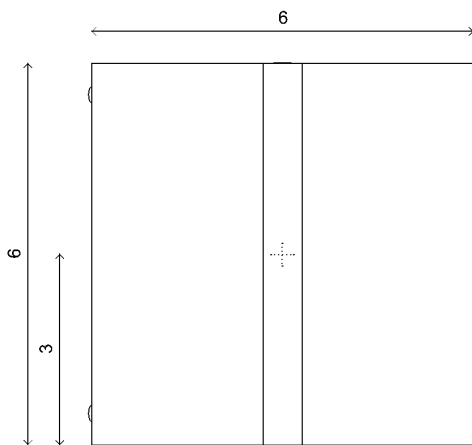

Materials	Brass
Dimensions	6 in (15 cm) W x 3 in (7.5 cm) D x 6 in (15 cm) H
Weight	6 lbs (2.7 kg)
Packing	10 in (25.5 cm) W x 8 in (20.5 cm) D x 4 in (10 cm) H 10 lbs (4.5 kg)
Backplate	6 in (15 cm) W x 1 1/4 in (3 cm) D x 6 in (15 cm) H J-box location indicated at center
Lamping	2 x LED strips included 9W 2700K 350 lm

Finishes	● Satin brass
	● Matte black

Bulb life	15,000 hrs
Dimming	10-100%. Wattage +/- 10% Lumen Values +/- 5Lms CRI +/- 5% Fully tested with LUTRON® DVCL, DVEL
Voltage	120 V/240
Certification	UL, CE listed Wet rated
	Handmade in Los Angeles Hardwired Damp-rated ADA compliant