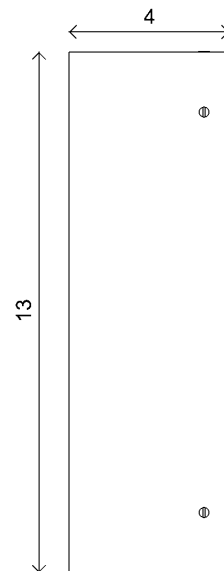

Materials	Brass
Dimensions	9 in (23 cm) W x 4 in (10 cm) D x 13 in (33 cm) H
Weight	12 lbs (5.5 kg)
Packing	14 in (35.5 cm) W x 10 in (25.5 cm) D x 6 in (15.5 cm) H 16 lbs (7.2 kg)
Backplate	9 in (23 cm) W x 1 1/4 in (3 cm) D x 13 in (33 cm) H J-box location indicated at center
Lamping	2 x LED strips included 9W 2700K 350 lm

1. **Finishes**
2. Satin brass
   - Matte black

Bulb life	15,000 hrs
Dimming	10-100%. Wattage +/- 10% Lumen Values +/- 5Lms CRI +/- 5% Fully tested with LUTRON® DVCL, DVEL
Voltage	120 V/240
Certification	UL, CE listed Wet rated
	Handmade in Los Angeles Hardwired Damp-rated ADA compliant