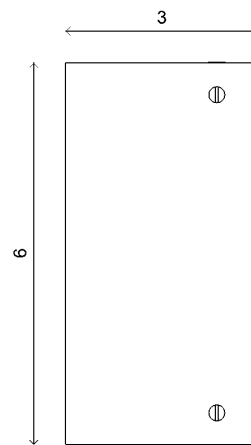

Materials	Brass
Dimensions	6 in (15 cm) W x 3 in (7.5 cm) D x 6 in (15 cm) H
Weight	6 lbs (2.7 kg)
Packing	10 in (25.5 cm) W x 8 in (20.5 cm) D x 4 in (10 cm) H 10 lbs (4.5 kg)
Backplate	6 in (15 cm) W x 1 1/4 in (3 cm) D x 6 in (15 cm) H J-box location indicated at center
Lamping	2 x LED strips included 9W 2700K 350 lm

Finishes	● Satin brass
	● Matte black

Bulb life	15,000 hrs
Dimming	10-100%. Wattage +/- 10% Lumen Values +/- 5Lms CRI +/- 5% Fully tested with LUTRON® DVCL, DVEL
Voltage	120 V/240
Certification	UL, CE listed Wet rated
	Handmade in Los Angeles Hardwired Damp-rated ADA compliant