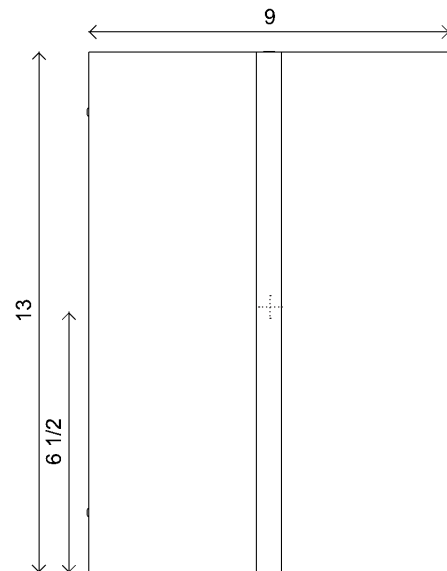

Materials	Brass
Dimensions	9 in (23 cm) W x 4 in (10 cm) D x 13 in (33 cm) H
Weight	12 lbs (5.5 kg)
Packing	14 in (35.5 cm) W x 10 in (25.5 cm) D x 6 in (15.5 cm) H 16 lbs (7.2 kg)
Backplate	9 in (23 cm) W x 1 1/4 in (3 cm) D x 13 in (33 cm) H J-box location indicated at center
Lamping	2 x LED strips included 9W 2700K 350 lm

1. **Finishes**
2. Satin brass
   - Matte black

Bulb life	15,000 hrs
Dimming	10-100%. Wattage +/- 10% Lumen Values +/- 5Lms CRI +/- 5% Fully tested with LUTRON® DVCL, DVEL
Voltage	120 V/240
Certification	UL, CE listed Wet rated
	Handmade in Los Angeles Hardwired Damp-rated ADA compliant