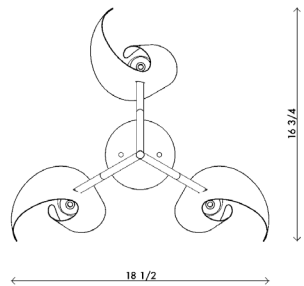

Materials	Brass
Dimensions	18 1/2 in (47 cm) W x 16 3/4 in (42.5 cm) D x 37 3/4 in (96 cm) H
Weight	15 lbs (6.8 kg)
Packing	40 in (101.6 cm) W x 20 in (50.8 cm) D x 20 in (50.8 cm) H 19 lbs (8.6 kg)
Canopy	5 in (13 cm) W x 5 in (13 cm) D x 3/8 in (1 cm) H
Drop height	37 3/4 in (96 cm) H Custom upon request, not adjustable on site
Lamping	3 x E12 socket G16.5 LED bulbs (not provided) 4W 2700K 350 lm

Finishes	Exterior
●	Satin brass
●	Satin black

Bulb life	15,000 hrs
Dimming	10-100%. Wattage +/- 10% Lumen Values +/- 5Lms CRI +/- 5% Fully tested with LUTRON® DVCL, DVEL
Voltage	120 V/240
Certification	UL, CE listed
	Handmade in Los Angeles Hardwired