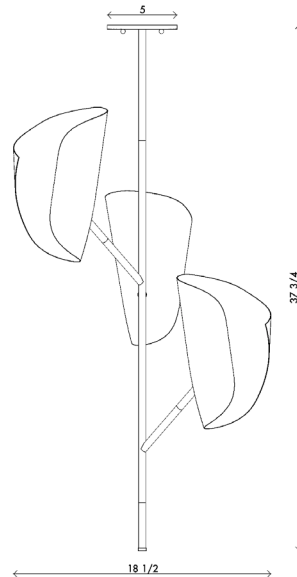

Materials	Brass
Dimensions	18 1/2 in (47 cm) W x 16 3/4 in (42.5 cm) D x 37 3/4 in (96 cm) H
Weight	15 lbs (6.8 kg)
Packing	40 in (101.6 cm) W x 20 in (50.8 cm) D x 20 in (50.8 cm) H 19 lbs (8.6 kg)
Canopy	5 in (13 cm) W x 5 in (13 cm) D x 3/8 in (1 cm) H
Drop height	37 3/4 in (96 cm) H Custom upon request, not adjustable on site
Lamping	3 x E12 socket G16.5 LED bulbs (not provided) 4W 2700K 350 lm

Finishes	Exterior
●	Satin brass
●	Satin black

Bulb life	15,000 hrs
Dimming	10-100%. Wattage +/- 10% Lumen Values +/- 5Lms CRI +/- 5% Fully tested with LUTRON® DVCL, DVEL
Voltage	120 V/240
Certification	UL, CE listed
	Handmade in Los Angeles Hardwired