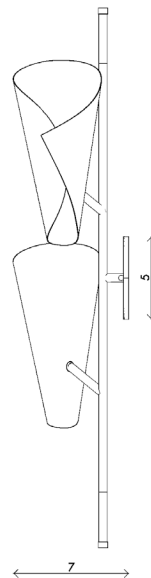

Materials	Brass
Dimensions	16 in (40.5 cm) W x 7 in (18 cm) D x 32 3/4 in (83 cm) H
Orientation	Left or right
Weight	8 lbs (3.6 kg)
Packing	36 in (91.5 cm) W x 18 in (46 cm) D x 12 in (30.5 cm) H 12 lbs (5.4 kg)
Backplate	5 in (13 cm) W x 3/8 in (1 cm) D x 5 in (13 cm) H J-box location at center
Lamping	2 x E12 socket G16.5 LED bulbs (provided) 4W 2700K 350 lm

Finishes	Exterior
●	Satin brass
●	Satin black

Bulb life	15,000 hrs
Dimming	10-100%. Wattage +/- 10% Lumen Values +/- 5Lms CRI +/- 5% Fully tested with LUTRON® DVCL, DVEL
Voltage	120 V/240
Certification	UL, CE listed
	Handmade in Los Angeles Hardwired