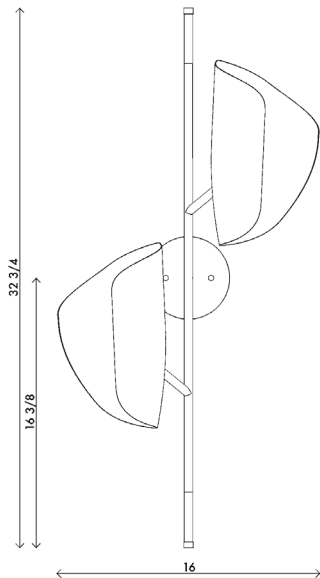

Materials	Brass
Dimensions	16 in (40.5 cm) W x 7 in (18 cm) D x 32 3/4 in (83 cm) H
Orientation	Left or right
Weight	8 lbs (3.6 kg)
Packing	36 in (91.5 cm) W x 18 in (46 cm) D x 12 in (30.5 cm) H 12 lbs (5.4 kg)
Backplate	5 in (13 cm) W x 3/8 in (1 cm) D x 5 in (13 cm) H J-box location at center
Lamping	2 x E12 socket G16.5 LED bulbs (provided) 4W 2700K 350 lm

Finishes	Exterior
●	Satin brass
●	Satin black

Bulb life	15,000 hrs
Dimming	10-100%. Wattage +/- 10% Lumen Values +/- 5Lms CRI +/- 5% Fully tested with LUTRON® DVCL, DVEL
Voltage	120 V/240
Certification	UL, CE listed
	Handmade in Los Angeles Hardwired