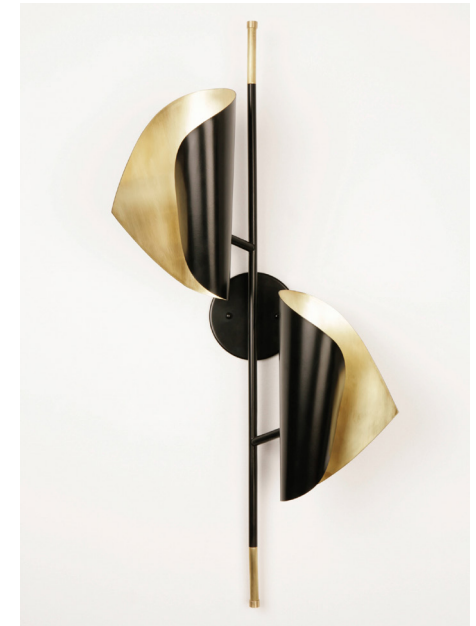

Materials	Brass
Dimensions	16 in (40.5 cm) W x 7 in (18 cm) D x 32 3/4 in (83 cm) H
Orientation	Left or right
Weight	8 lbs (3.6 kg)
Packing	36 in (91.5 cm) W x 18 in (46 cm) D x 12 in (30.5 cm) H 12 lbs (5.4 kg)
Backplate	5 in (13 cm) W x 3/8 in (1 cm) D x 5 in (13 cm) H J-box location at center
Lamping	2 x E12 socket G16.5 LED bulbs (provided) 4W 2700K 350 lm

Finishes	Exterior
●	Satin brass
●	Satin black

Bulb life	15,000 hrs
Dimming	10-100%. Wattage +/- 10% Lumen Values +/- 5Lms CRI +/- 5% Fully tested with LUTRON® DVCL, DVEL
Voltage	120 V/240
Certification	UL, CE listed
	Handmade in Los Angeles Hardwired