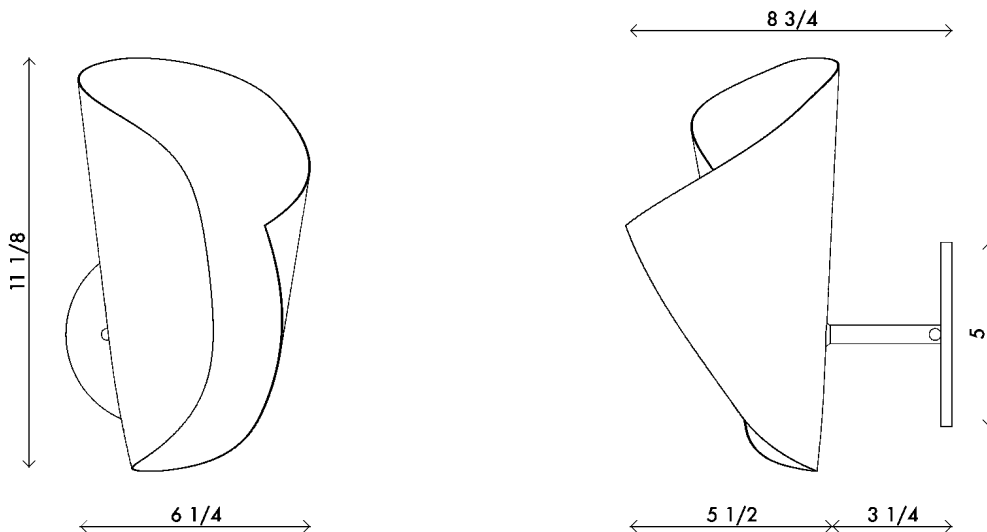

Materials	Brass
Dimensions	6 1/4 in (16 cm) W x 8 3/4 in (22 cm) D x 11 1/8 in (28.5 cm) H
Orientation	Left or right
Weight	4 lbs (1.8 kg)
Packing	12 in (30.5 cm) W x 10 in (25.5 cm) D x 6 in (15.5 cm) H 8 lbs (3.6 kg)
Backplate	5 in (13 cm) W x 3/8 in (1 cm) D x 5 in (13 cm) H J-box location at center
Lamping	1 x E12 socket G16.5 LED bulbs (provided) 4W 2700K 350 lm

Finishes	Exterior
●	Satin brass
●	Satin black

Bulb life	15,000 hrs
Dimming	10-100%. Wattage +/- 10% Lumen Values +/- 5Lms CRI +/- 5% Fully tested with LUTRON® DVCL, DVEL
Voltage	120 V/240
Certification	UL, CE listed
	Handmade in Los Angeles Hardwired