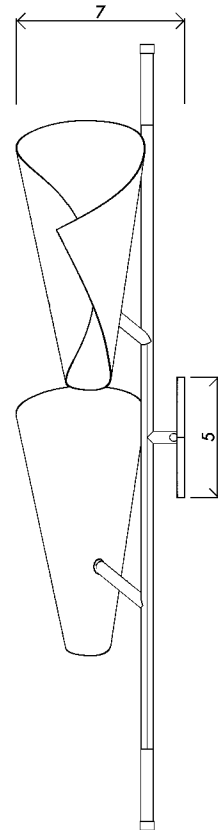

CIGALE double sconce

01
FRONT
1" = 1/8"

02
SIDE
1" = 1/8"

Handmade in Los Angeles.
Hardwired.

FINISHES

Backplate, stem, and shade exterior, powder coated white, or black.
Unlacquered brass shade interior, ball hinge, and hardware.

DIMENSIONS

Width 16"
Depth 7"
Height 32 3/4"

LAMPING

2 X E12 candelabra socket
40W
120 V / 240 V
UL, CE listed