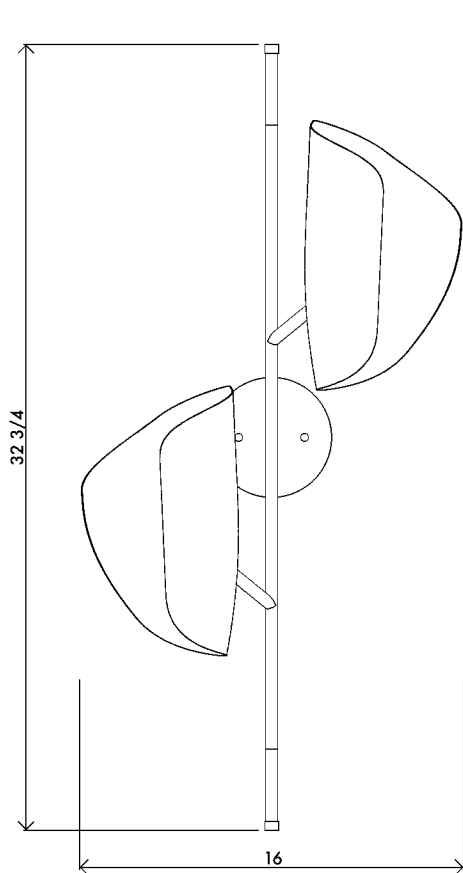

CIGALE double sconce

01
FRONT
1" = 1/8"

02
SIDE
1" = 1/8"

Handmade in Los Angeles.
Hardwired.

FINISHES

Backplate, stem, and shade exterior, powder coated white, or black.
Unlacquered brass shade interior, ball hinge, and hardware.

DIMENSIONS

Width 16"
Depth 7"
Height 32 3/4"

LAMPING

2 X E12 candelabra socket
40W
120 V / 240 V
UL, CE listed