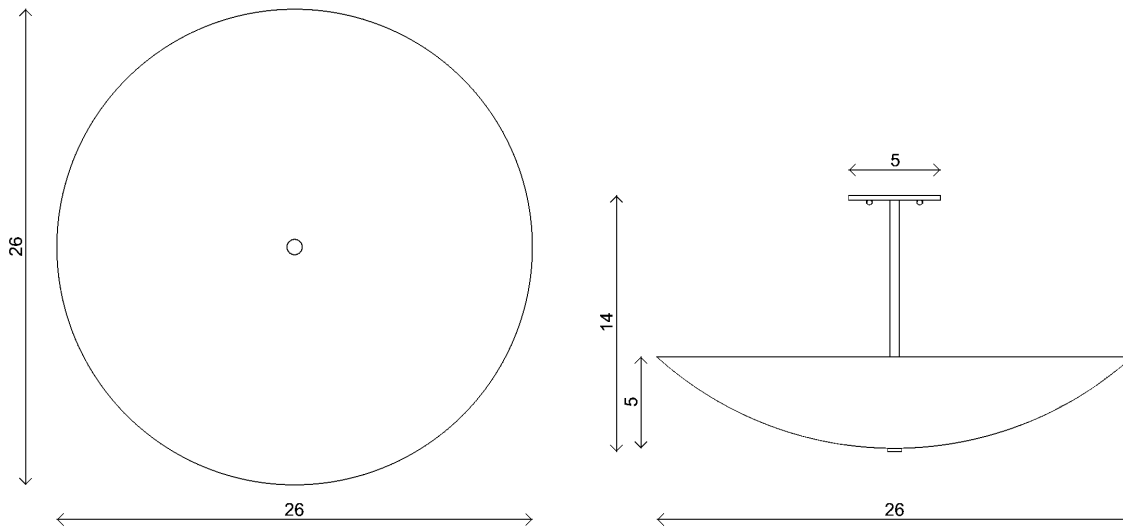

Materials	Shade in aluminum or brass Mounting plate, rod, and hardware in brass
Dimensions	26 in (66 cm) W x 26 in (66 cm) D x 5 in (13 cm) H
Weight	10 lbs (4.5 kg)
Packing	30 in (76.5 cm) W x 30 in (76.5 cm) D x 12 in (30.5 cm) H 14 lbs (6.3kg)
Canopy	5 in (13 cm) W x 5 in (13 cm) D x 3/8 in (1 cm) H
Drop height	14 in (35.5 cm) H Custom upon request, not adjustable on site
Lamping	3 x E26 socket G16.5 LED bulbs (not provided) 4W 2700K 350 lm

Finishes	 Satin aluminum Satin brass Satin white Satin black

Bulb life	15,000 hrs
Dimming	10-100%. Wattage +/- 10% Lumen Values +/- 5Lms CRI +/- 5% Fully tested with LUTRON® DVCL, DVEL
Voltage	120 V/240
Certification	UL, CE listed Handmade in Los Angeles Hardwired