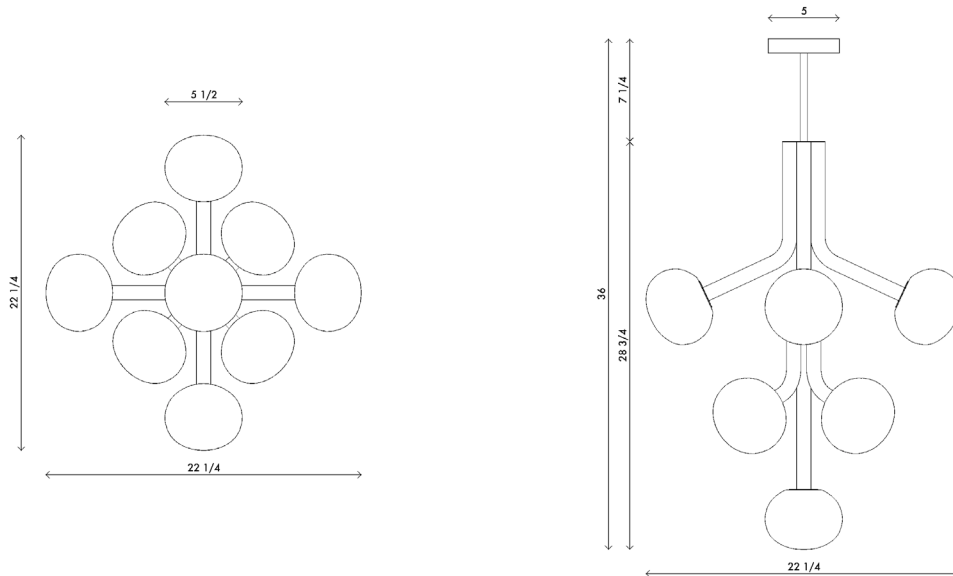

Materials	Aluminum frame Handblown, sandblasted opal glass shades	Finishes	<ul style="list-style-type: none"> Polished brass Satin brass Polished nickel
Dimensions	22 1/4 in (56.5 cm) W x 22 1/4 in (56.5 cm) D x 28 3/4 in (73 cm) H		
Weight	26 lbs (11.8 kg)		
Packing	20 in (51 cm) W x 20 in (51 cm) D x 40 in (101.5 cm) H 30 lbs (13.6 kg)		
Canopy	5 in (13 cm) W x 5 in (13 cm) D x 1 in (2.5 cm) H		
Drop height	36 in (91.5 cm) H Custom upon request, not adjustable on site		
Lamping	9 x G8 socket G8 LED bulbs (provided) 4W 2700K 350 lm		

Bulb life	25,000 hrs
Dimming	10-100%. Wattage +/- 10% Lumen Values +/- 5Lms CRI +/- 5% Fully tested with LUTRON® DVCL, DVEL
Voltage	120 V/240
Certification	UL, CE listed Damp rated
	Handmade in Los Angeles Hardwired