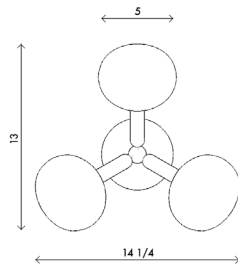

Materials	Aluminum frame Handblown, sandblasted opal glass shades
Dimensions	14 1/4 in (36 cm) W x 13 in (33 cm) D x 12.75 in (32.5 cm) H
Weight	15 lbs (6.8 kg)
Packing	16 in (40.5 cm) W x 16 in (40.5 cm) D x 56 in (142.5 cm) H 19 lbs (8.6 kg)
Canopy	5 in (13 cm) W x 5 in (13 cm) D x 1 in (2.5 cm) H
Drop height	36 in (91.5 cm) H Custom upon request, not adjustable on site
Lamping	3 x G8 socket G8 LED bulbs (provided) 4W 2700K 350 lm

Finishes	 Polished brass Satin brass Polished nickel

Bulb life	25,000 hrs
Dimming	10-100%. Wattage +/- 10% Lumen Values +/- 5Lms CRI +/- 5% Fully tested with LUTRON® DVCL, DVEL
Voltage	120 V/240
Certification	UL, CE listed Damp rated
	Handmade in Los Angeles Hardwired