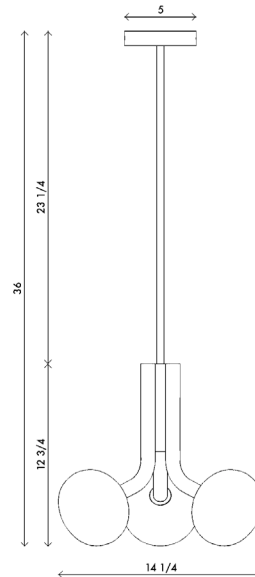

Materials	Aluminum frame Handblown, sandblasted opal glass shades
Dimensions	14 1/4 in (36 cm) W x 13 in (33 cm) D x 12.75 in (32.5 cm) H
Weight	15 lbs (6.8 kg)
Packing	16 in (40.5 cm) W x 16 in (40.5 cm) D x 56 in (142.5 cm) H 19 lbs (8.6 kg)
Canopy	5 in (13 cm) W x 5 in (13 cm) D x 1 in (2.5 cm) H
Drop height	36 in (91.5 cm) H Custom upon request, not adjustable on site
Lamping	3 x G8 socket G8 LED bulbs (provided) 4W 2700K 350 lm

Finishes	<ul style="list-style-type: none"> Polished brass Satin brass Polished nickel
-----------------	--

Bulb life	25,000 hrs
Dimming	10-100%. Wattage +/- 10% Lumen Values +/- 5Lms CRI +/- 5% Fully tested with LUTRON® DVCL, DVEL
Voltage	120 V/240
Certification	UL, CE listed Damp rated
	Handmade in Los Angeles Hardwired