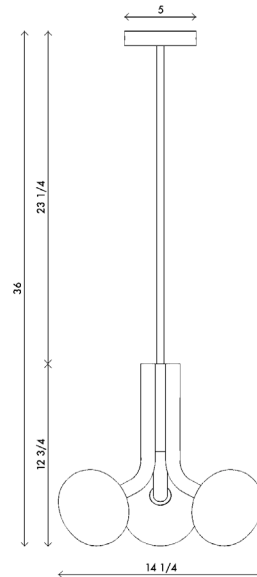

Bulb life	25,000 hrs
Dimming	10-100%. Wattage +/- 10% Lumen Values +/- 5Lms CRI +/- 5% Fully tested with LUTRON® DVCL, DVEL
Voltage	120 V / 240
Certification	UL, CE listed Damp rated

Handmade in Los Angeles
Hardwired