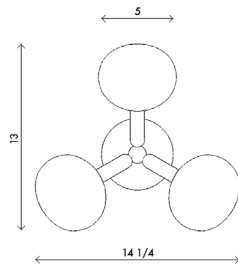

Bulb life	25,000 hrs
Dimming	10-100%. Wattage +/- 10% Lumen Values +/- 5Lms CRI +/- 5% Fully tested with LUTRON® DVCL, DVEL
Voltage	120 V / 240
Certification	UL, CE listed Damp rated

Handmade in Los Angeles
Hardwired