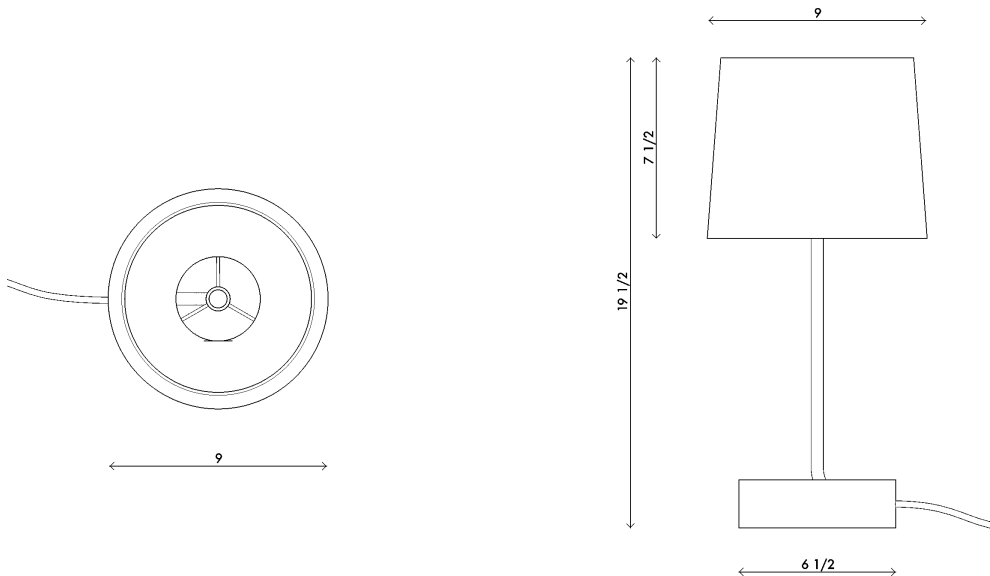

Materials	Base in brass Off white silk/linen shade 6' bronze cloth cord
Dimensions	9 in (23 cm) W x 9 in (23 cm) D x 19 1/2 in (49.5 cm) H
Weight	5 lbs (2.3 kg)
Packing	12 in (30.4 cm) W x 12 in (30.4 cm) D x 30 in (76.2 cm) H 9 lbs (4 kg)
Lamping	2 x E26 socket with chain pull A19 LED bulbs (not provided) 4W 2700K 350 lm

Finishes ● Satin brass

Bulb life	15,000 hrs
Dimming	10-100%. Wattage +/- 10% Lumen Values +/- 5Lms CRI +/- 5% Fully tested with LUTRON® DVCL, DVEL
Voltage	120 V/240
Certification	UL, CE listed Handmade in Los Angeles Plug-in