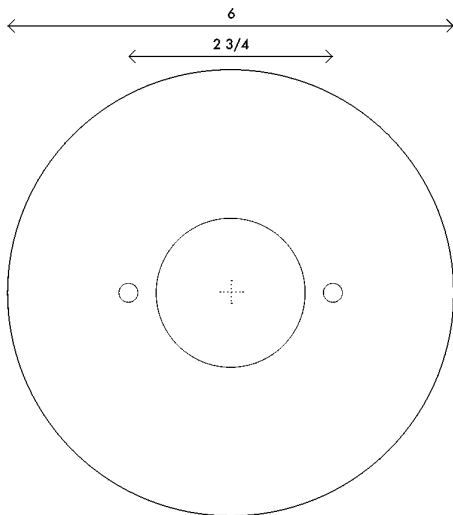

Materials	Steel and brass
Dimensions	6 in (15 cm) W x 6 in (15 cm) D x 4 3/8 in (11.5 cm) H
Weight	2 lbs (1 kg)
Packing	8 in (20.3 cm) W x 4 in (10.2 cm) D x 8 in (20.3 cm) H 4 lbs (1.8 kg)
Backplate	6 in (15.2 cm) W x 1/4 in (.6 cm) D x 6 in (15.2 cm) H J-box location indicated at center
Lamping	1 x E26 socket G16.5 LED bulbs (provided) 4W 2700K 350 lm

Finishes	Backplate
	● Blackened steel
	Body
	● Satin brass

Bulb life	15,000 hrs
Dimming	0-100%. Wattage +/- 10% Lumen Values +/- 5Lms CRI +/- 5% Fully tested with LUTRON® DVCL, DVEL
Voltage	120 V/240
Certification	UL, CE listed Damp rated
	Handmade in Los Angeles Hardwired