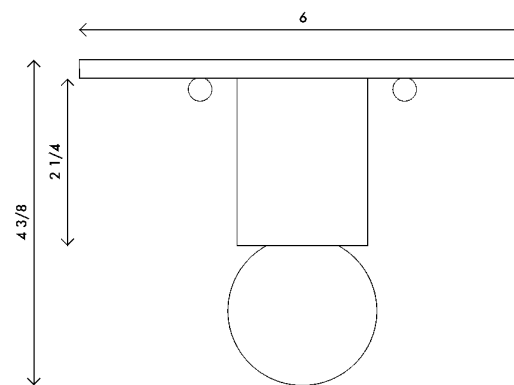

Materials	Steel and brass
Dimensions	6 in (15 cm) W x 6 in (15 cm) D x 4 3/8 in (11.5 cm) H
Weight	2 lbs (1 kg)
Packing	8 in (20.3 cm) W x 4 in (10.2 cm) D x 8 in (20.3 cm) H 4 lbs (1.8 kg)
Backplate	6 in (15.2 cm) W x 1/4 in (.6 cm) D x 6 in (15.2 cm) H J-box location indicated at center
Lamping	1 x E26 socket G16.5 LED bulbs (provided) 4W 2700K 350 lm

Finishes	Backplate
	● Blackened steel
	Body
	● Satin brass

Bulb life	15,000 hrs
Dimming	0-100%. Wattage +/- 10% Lumen Values +/- 5Lms CRI +/- 5% Fully tested with LUTRON® DVCL, DVEL
Voltage	120 V/240
Certification	UL, CE listed Damp rated
	Handmade in Los Angeles Hardwired