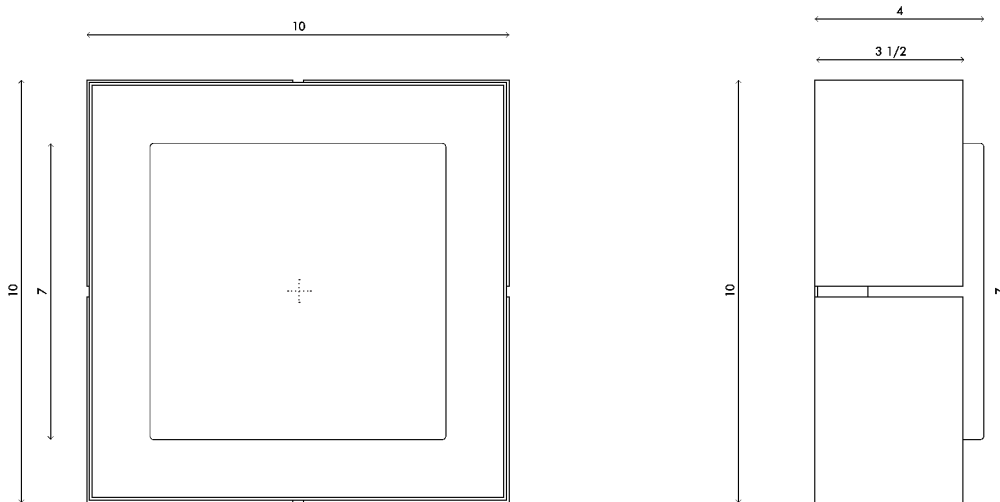

Materials	Brass with sandblasted white glass shade
Dimensions	10 in (25.5 cm) W x 10 in (25.5 cm) D x 4 in (10 cm) H
Weight	12 lbs (5.4 kg)
Packing	12 in (30.5 cm) W x 12 in (30.5 cm) D x 12 in (30.5 cm) H 16 lbs (7.2 kg)
Backplate	7 in (17.8 cm) W x 1/2 in (1.3 cm) D x 7 in (17.8 cm) L J-box location indicated at center
Lamping	1 x G8 socket G8 LED bulbs (provided) 4W 2700K 350 IM

Finishes	 Polished brass Polished nickel Blackened brass Burnished copper

Bulb life	25,000 hrs
Dimming	0-100%. Wattage +/- 10% Lumen Values +/- 5Lms CRI +/- 5% Fully tested with LUTRON® DVCL, DVEL
Voltage	120 V/240
Certification	UL, CE listed Damp rated
	Handmade in Los Angeles Hardwired