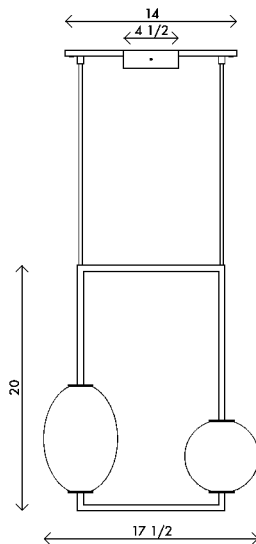

Materials Brass with handblown opal sandblasted glass
6' black cloth cord
Customizable drop height

Finishes ● Matte Black
● Satin Brass

Dimensions 17 in (44.5 cm) W x 6 in (15 cm) D x 20 in (51 cm) H

Weight 16 lbs (7.3 kg)

Packing 22 in (55.9 cm) W x 12 in (30.5 cm) D x 22 in (55.9 cm) H
20 lbs (9.1 kg)

Canopy 4 1/2 in (11.4 cm) W x 1 1/2 in (3.8 cm) D x 4 1/2 in (11.4 cm) H

Drop height 36 in (91.4 cm) H
Custom upon request, adjustable on site

Lamping 2 x G9 socket
G9 LED bulbs (provided)
4W 2700K
350 lm

Bulb life 25,000 hrs

Dimming 0-100%. Wattage +/- 10%
Lumen Values +/- 5Lms
CRI +/- 5%
Fully tested with LUTRON® DVCL, DVEL

Voltage 120 V/240

Certification UL, CE listed

Handmade in Los Angeles
Hardwired
Assembly required