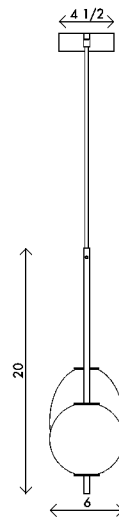

Materials Brass with handblown opal sandblasted glass
6' black cloth cord
Customizable drop height

Finishes ● Matte Black
● Satin Brass

Dimensions 17 in (44.5 cm) W x 6 in (15 cm) D x 20 in (51 cm) H

Weight 16 lbs (7.3 kg)

Packing 22 in (55.9 cm) W x 12 in (30.5 cm) D x 22 in (55.9 cm) H
20 lbs (9.1 kg)

Canopy 4 1/2 in (11.4 cm) W x 1 1/2 in (3.8 cm) D x 4 1/2 in (11.4 cm) H

Drop height 36 in (91.4 cm) H
Custom upon request, adjustable on site

Lamping 2 x G9 socket
G9 LED bulbs (provided)
4W 2700K
350 lm

Bulb life 25,000 hrs

Dimming 0-100%. Wattage +/- 10%
Lumen Values +/- 5Lms
CRI +/- 5%
Fully tested with LUTRON® DVCL, DVEL

Voltage 120 V/240

Certification UL, CE listed

Handmade in Los Angeles
Hardwired
Assembly required