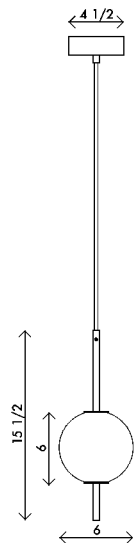

Materials Brass with handblown opal sandblasted glass
6' black cloth cord
Customizable drop height

Finishes ● Blackened brass
● Satin brass

Dimensions 6 in (15 cm) W x 6 in (15 cm) D x 12 1/2 in (39 cm) H

Weight 8 lbs (3.6 kg)

Packing 20 in (50.8 cm) W x 12 in (30.5 cm) D x 20 in (50.8 cm) H
12 lbs (5.4 kg)

Canopy 4 1/2 in (11.4 cm) W x 1 1/2 in (3.8 cm) D x 4 1/2 in (11.4 cm) H

Drop height 36 in (91.4 cm) H
Custom upon request, adjustable on site

Lamping 1 x G9 socket
G9 LED bulbs (provided)
4W 2700K
350 lm

Bulb life 25,000 hrs

Dimming 0-100%. Wattage +/- 10%
Lumen Values +/- 5Lms
CRI +/- 5%
Fully tested with LUTRON® DVCL, DVEL

Voltage 120 V/240

Certification UL, CE listed

Handmade in Los Angeles
Hardwired
Assembly required