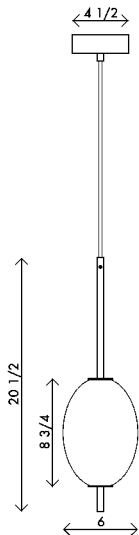

Materials Brass with handblown opal sandblasted glass
6' black cloth cord
Customizable drop height

Finishes ● Blackened brass
● Satin brass

Dimensions 6 in (15 cm) W x 6 in (15 cm) D x 20 1/2 in (52 cm) H

Weight 10 lbs (4.5 kg)

Packing 20 in (50.8 cm) W x 12 in (30.5 cm) D x 20 in (50.8 cm) H
14 lbs (6.4 kg)

Canopy 4 1/2 in (11.4 cm) W x 1 1/2 in (3.8 cm) D x 4 1/2 in (11.4 cm) H

Drop height 36 in (91.4 cm) H
Custom upon request, adjustable on site

Lamping 1 x G9 socket
G9 LED bulbs (provided)
4W 2700K
350 lm

Bulb life 25,000 hrs

Dimming 0-100%. Wattage +/- 10%
Lumen Values +/- 5Lms
CRI +/- 5%
Fully tested with LUTRON® DVCL, DVEL

Voltage 120 V/240

Certification UL, CE listed

Handmade in Los Angeles
Hardwired
Assembly required