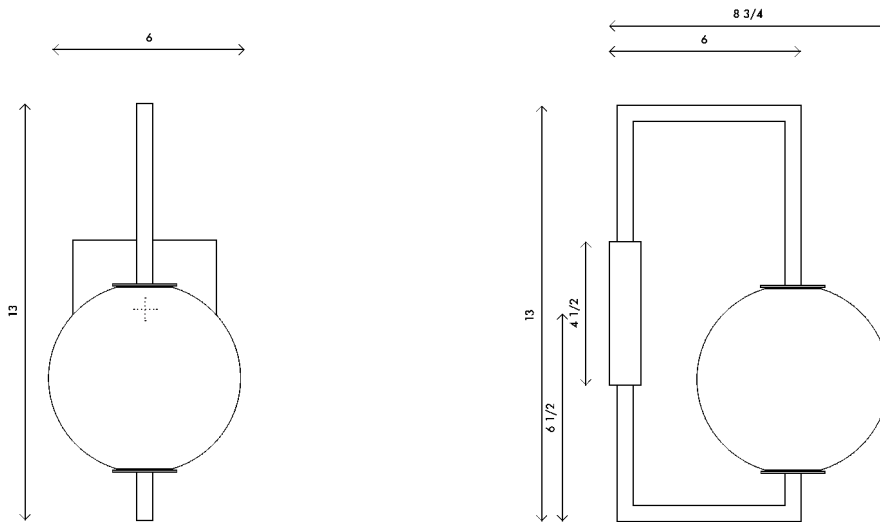

Materials Brass with handblown opal sandblasted glass
Built-in dimmer (optional)

Finishes ● Blackened brass
● Satin brass

Dimensions 6 in (15 cm) W x 8 3/4 in (22 cm) D x 13 in (33 cm) H

Weight 8 lbs (3.6 kg)

Packing 14 in (35.6 cm) W x 8 in (20.3 cm) D x 10 in (25.4 cm) H
12 lbs (5.4 kg)

Backplate 4 1/2 in (11.4 cm) W x 1 1/2 in (3.8 cm) D x 4 1/2 in (11.4 cm) H
J-box location indicated at center

Lamping 1 x G9 socket
G9 LED bulbs (provided)
4W 2700K
350 lm