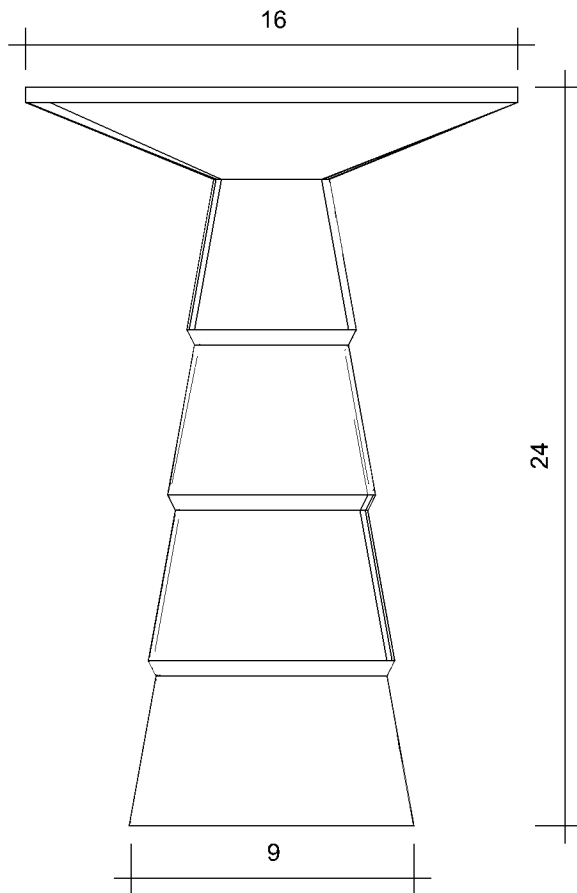

## MESO side table

**01**  
SIDE  
1" = 6"

**02**  
TOP  
1" = 6"

Handmade in Los Angeles  
Solid wood

### DIMENSIONS

Width 16 " | 40.5 cm |  
Height 24 " | 61 cm |  
Width 16 " | 40.5 cm |