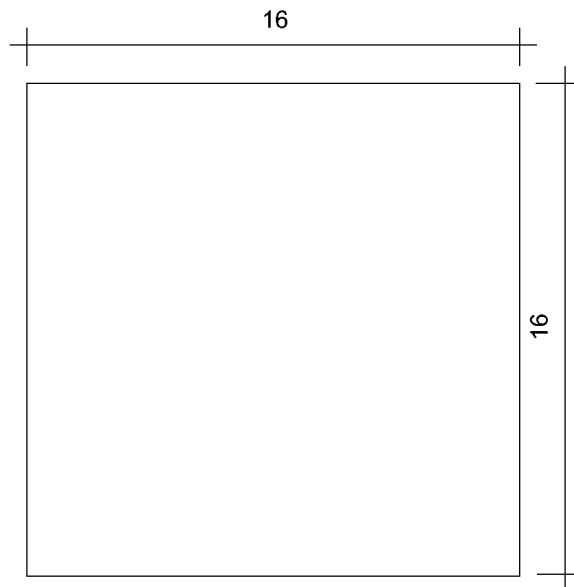

## MESO side table

**01**  
SIDE  
1" = 6"

**02**  
TOP  
1" = 6"

Handmade in Los Angeles  
Solid wood

### DIMENSIONS

Width 16 " | 40.5 cm |  
Height 24 " | 61 cm |  
Width 16 " | 40.5 cm |