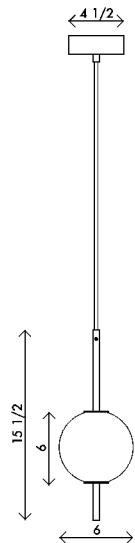

**Materials** Brass with handblown opal sandblasted glass  
6' black cloth cord  
Customizable drop height

**Finishes** ● Matte Black  
● Satin Brass

**Dimensions** 6 in (15 cm) W x 6 in (15 cm) D x 20 1/2 in (52 cm) H

**Weight** 10 lbs (4.5 kg)

**Packing** 20 in (50.8 cm) W x 12 in (30.5 cm) D x 20 in (50.8 cm) H  
14 lbs (6.4 kg)

**Canopy** 4 1/2 in (11.4 cm) W x 1 1/2 in (3.8 cm) D x 4 1/2 in (11.4 cm) H

**Drop height** 36 in (91.4 cm) H  
Custom upon request, adjustable on site

**Finishes** ● Matte Black  
● Satin Brass

**Dimensions** 6 in (15 cm) W x 6 in (15 cm) D x 12 1/2 in (39 cm) H

**Weight** 8 lbs (3.6 kg)

**Packing** 20 in (50.8 cm) W x 12 in (30.5 cm) D x 20 in (50.8 cm) H  
12 lbs (5.4 kg)

**Canopy** 4 1/2 in (11.4 cm) W x 1 1/2 in (3.8 cm) D x 4 1/2 in (11.4 cm) H

**Drop height** 36 in (91.4 cm) H  
Custom upon request, adjustable on site

**Lamping** 1 x G9 socket  
G9 LED bulbs (provided)  
4W 2700K  
350 lm