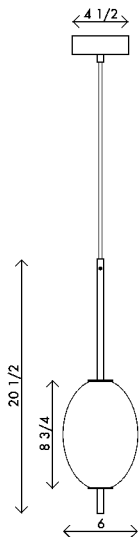

Materials Brass with handblown opal sandblasted glass
6' black cloth cord
Customizable drop height

Finishes ● Matte Black
● Satin Brass

Dimensions 6 in (15 cm) W x 6 in (15 cm) D x 20 1/2 in (52 cm) H

Weight 10 lbs (4.5 kg)

Packing 20 in (50.8 cm) W x 12 in (30.5 cm) D x 20 in (50.8 cm) H
14 lbs (6.4 kg)

Canopy 4 1/2 in (11.4 cm) W x 1 1/2 in (3.8 cm) D x 4 1/2 in (11.4 cm) H

Drop height 36 in (91.4 cm) H
Custom upon request, adjustable on site

Lamping 1 x G9 socket
G9 LED bulbs (provided)
4W 2700K
350 lm

Bulb life 25,000 hrs

Dimming 0-100%. Wattage +/- 10%
Lumen Values +/- 5Lms
CRI +/- 5%
Fully tested with LUTRON® DVCL, DVEL

Voltage 120 V/240

Certification UL, CE listed

Handmade in Los Angeles
Hardwired
Assembly required