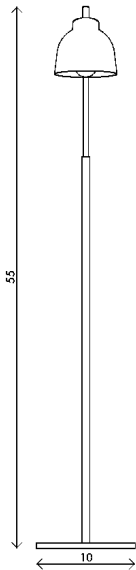

Materials Steel with brass details
6' black cloth cord with foot switch

Finishes ● Satin black

Dimensions 10 in (25.5 cm) W x 12 3/4 in (32.5 cm) D x 55 in (1.4 m) H

Weight 14 lbs (6.4 kg)

Packing White glove delivery
18 lbs (8.1 kg)

Lamping 1 x E26 socket
A19 LED bulbs (not provided)
4W 2700K
350 lm

Bulb life 15,000 hrs

Dimming 0-100%. Wattage +/- 10%
Lumen Values +/- 5Lms
CRI +/- 5%
Fully tested with LUTRON® DVCL, DVEL

Voltage 120 V/240