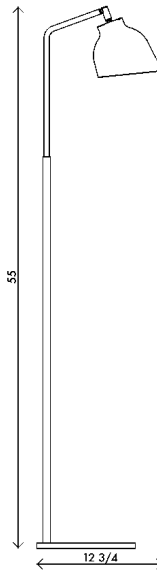

Materials Steel with brass details
6' black cloth cord with foot switch

Finishes ● Satin black

Dimensions 10 in (25.5 cm) W x 12 3/4 in (32.5 cm) D x 55 in (1.4 m) H

Weight 14 lbs (6.4 kg)

Packing White glove delivery
18 lbs (8.1 kg)

Lamping 1 x E26 socket
A19 LED bulbs (not provided)
4W 2700K
350 lm

Bulb life 15,000 hrs

Dimming 0-100%. Wattage +/- 10%
Lumen Values +/- 5Lms
CRI +/- 5%
Fully tested with LUTRON® DVCL, DVEL

Voltage 120 V/240