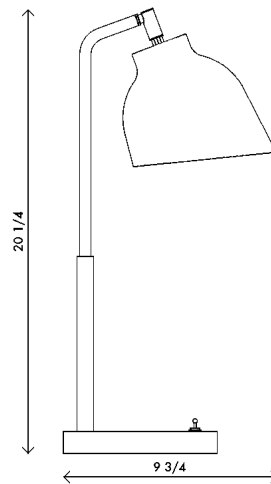

Materials Steel with brass details
6' black cloth cord with hand toggle switch

Finishes ● Satin black

Dimensions 7 in (18 cm) W x 9 3/4 in (24.5 cm) D x 20 1/4 in (51.5 cm) H

Weight 8 lbs (3.6 kg)

Packing 12 in (30.5 cm) W x 12 in (30.5 cm) D x 24 in (61 cm) H
12 lbs (5.4 kg)

Lamping 1 x E26 socket
A19 LED bulbs (not provided)
4W 2700K
350 lm

Bulb life 15,000 hrs

Dimming 0-100%. Wattage +/- 10%
Lumen Values +/- 5Lms
CRI +/- 5%
Fully tested with LUTRON® DVCL, DVEL

Voltage 120 V/240