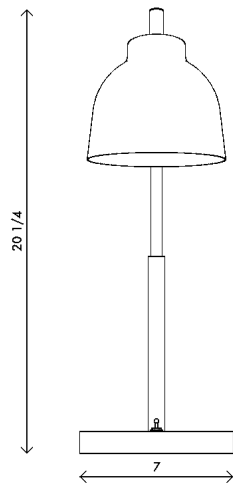

Materials Steel with brass details
6' black cloth cord with hand toggle switch

Finishes ● Satin black

Dimensions 7 in (18 cm) W x 9 3/4 in (24.5 cm) D x 20 1/4 in (51.5 cm) H

Weight 8 lbs (3.6 kg)

Packing 12 in (30.5 cm) W x 12 in (30.5 cm) D x 24 in (61 cm) H
12 lbs (5.4 kg)

Lamping 1 x E26 socket
A19 LED bulbs (not provided)
4W 2700K
350 lm

Bulb life 15,000 hrs

Dimming 0-100%. Wattage +/- 10%
Lumen Values +/- 5Lms
CRI +/- 5%
Fully tested with LUTRON® DVCL, DVEL

Voltage 120 V/240

Certification UL, CE listed

Handmade in Los Angeles
Plug in