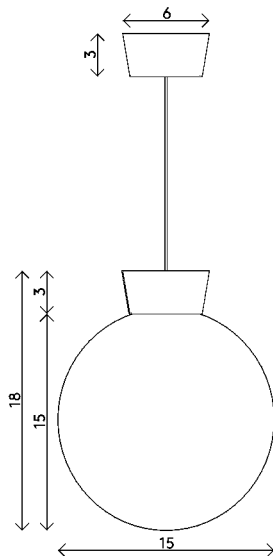

Materials	Brass with handblown sandblasted glass
Dimensions	15 in (38 cm) W x 15 in (38 cm) D x 15 in (38 cm) H
Weight	34 lbs (15.4 kg)
Packing	22 in (55.9 cm) W x 22 in (55.9 cm) D x 22 in (55.9 cm) H 38 lbs (17.2 kg)
Canopy	6 in (15.2 cm) DIA x 3 in (7.6 cm) D
Drop height	72 in (183 cm) H Custom upon request, adjustable on site
Lamping	1 x E26 socket T9 LED bulb (provided) 8W 2700K 350 lm

Finishes	Canopy
●	Satin brass
●	Blackened brass
	Glass
○	Opal
●	Eel green
●	Ruby

Bulb life	15,000 hrs
Dimming	0-100%. Wattage +/- 10% Lumen Values +/- 5Lms CRI +/- 5% Fully tested with LUTRON® DVCL, DVCL
Voltage	120 V/240
Certification	UL, CE listed
	Handmade in Los Angeles Hardwired Assembly required