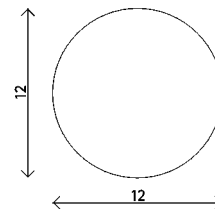

Materials	Brass with handblown sandblasted glass
Dimensions	12 in (30.5 cm) W x 12 in (30.5 cm) D x 18 in (45.5 cm) H
Weight	34 lbs (15.4 kg)
Packing	22 in (55.9 cm) W x 22 in (55.9 cm) D x 22 in (55.9 cm) H 38 lbs (17.2 kg)
Canopy	6 in (15.2 cm) DIA x 3 in (7.6 cm) D
Drop height	72 in (183 cm) H Custom upon request, adjustable on site
Lamping	1 x E26 socket T9 LED bulb (provided) 8W 2700K 350 lm

Finishes	Canopy
●	Satin brass
●	Blackened brass
	Glass
○	Opal
●	Eel green
●	Ruby

Bulb life	15,000 hrs
Dimming	0-100%. Wattage +/- 10% Lumen Values +/- 5Lms CRI +/- 5% Fully tested with LUTRON® DVCL, DVEL
Voltage	120 V/240
Certification	UL, CE listed
	Handmade in Los Angeles Hardwired Assembly required