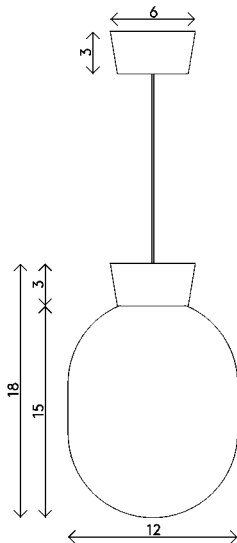

Materials	Brass with handblown sandblasted glass
Dimensions	12 in (30.5 cm) W x 12 in (30.5 cm) D x 18 in (45.5 cm) H
Weight	34 lbs (15.4 kg)
Packing	22 in (55.9 cm) W x 22 in (55.9 cm) D x 22 in (55.9 cm) H 38 lbs (17.2 kg)
Canopy	6 in (15.2 cm) DIA x 3 in (7.6 cm) D
Drop height	72 in (183 cm) H Custom upon request, adjustable on site
Lamping	1 x E26 socket T9 LED bulb (provided) 8W 2700K 350 lm

Finishes	Canopy
●	Satin brass
●	Blackened brass
	Glass
○	Opal
●	Eel green
●	Ruby

Bulb life	15,000 hrs
Dimming	0-100%. Wattage +/- 10% Lumen Values +/- 5Lms CRI +/- 5% Fully tested with LUTRON® DVCL, DVEL
Voltage	120 V/240
Certification	UL, CE listed
	Handmade in Los Angeles Hardwired Assembly required