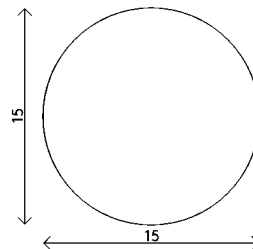

Materials	Brass with handblown sandblasted glass
Dimensions	15 in (38 cm) W x 15 in (38 cm) D x 15 in (38 cm) H
Weight	34 lbs (15.4 kg)
Packing	22 in (55.9 cm) W x 22 in (55.9 cm) D x 22 in (55.9 cm) H 38 lbs (17.2 kg)
Canopy	6 in (15.2 cm) DIA x 3 in (7.6 cm) D
Drop height	72 in (183 cm) H Custom upon request, adjustable on site
Lamping	1 x E26 socket T9 LED bulb (provided) 8W 2700K 350 lm

Finishes	Canopy
●	Satin brass
●	Blackened brass
	Glass
○	Opal
●	Eel green
●	Ruby

Bulb life	15,000 hrs
Dimming	0-100%. Wattage +/- 10% Lumen Values +/- 5Lms CRI +/- 5% Fully tested with LUTRON® DVCL, DVCL
Voltage	120 V/240
Certification	UL, CE listed
	Handmade in Los Angeles Hardwired Assembly required