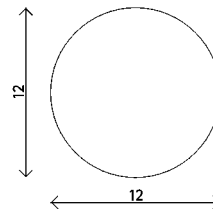

Materials	Brass with handblown sandblasted glass
Dimensions	12 in (30.5 cm) W x 12 in (30.5 cm) D x 18 in (45.5 cm) H
Weight	34 lbs (15.4 kg)
Packing	22 in (55.9 cm) W x 22 in (55.9 cm) D x 22 in (55.9 cm) H 38 lbs (17.2 kg)
Canopy	6 in (15.2 cm) DIA x 3 in (7.6 cm) D
Drop height	72 in (183 cm) H Custom upon request, adjustable on site
Lamping	1 x E26 socket T9 LED bulb (provided) 8W 2700K 350 lm

Finishes	Canopy
●	Satin Brass
●	Matte Black
	Glass
○	Opal
●	Eel Green
●	Ruby

Bulb life	15,000 hrs
Dimming	0-100%. Wattage +/- 10% Lumen Values +/- 5Lms CRI +/- 5% Fully tested with LUTRON® DVCL, DVEL
Voltage	120 V/240
Certification	UL, CE listed
	Handmade in Los Angeles Hardwired Assembly required