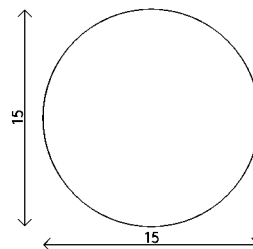

Materials	Brass with handblown sandblasted glass
Dimensions	15 in (38 cm) W x 15 in (38 cm) D x 15 in (38 cm) H
Weight	34 lbs (15.4 kg)
Packing	22 in (55.9 cm) W x 22 in (55.9 cm) D x 22 in (55.9 cm) H 38 lbs (17.2 kg)
Canopy	6 in (15.2 cm) DIA x 3 in (7.6 cm) D
Drop height	72 in (183 cm) H Custom upon request, adjustable on site
Lamping	1 x E26 socket T9 LED bulb (provided) 8W 2700K 350 lm

Finishes	Canopy
● Satin Brass	
● Matte Black	
	Glass
○ Opal	
● Eel Green	
● Ruby	

Bulb life	15,000 hrs
Dimming	0-100%. Wattage +/- 10% Lumen Values +/- 5Lms CRI +/- 5% Fully tested with LUTRON® DVCL, DVEL
Voltage	120 V/240
Certification	UL, CE listed
	Handmade in Los Angeles Hardwired Assembly required