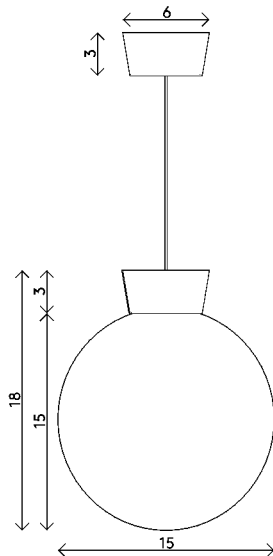

Materials	Brass with handblown sandblasted glass
Dimensions	15 in (38 cm) W x 15 in (38 cm) D x 15 in (38 cm) H
Weight	34 lbs (15.4 kg)
Packing	22 in (55.9 cm) W x 22 in (55.9 cm) D x 22 in (55.9 cm) H 38 lbs (17.2 kg)
Canopy	6 in (15.2 cm) DIA x 3 in (7.6 cm) D
Drop height	72 in (183 cm) H Custom upon request, adjustable on site
Lamping	1 x E26 socket T9 LED bulb (provided) 8W 2700K 350 lm

Finishes	Canopy
● Satin Brass	
● Matte Black	
	Glass
○ Opal	
● Eel Green	
● Ruby	

Bulb life	15,000 hrs
Dimming	0-100%. Wattage +/- 10% Lumen Values +/- 5Lms CRI +/- 5% Fully tested with LUTRON® DVCL, DVEL
Voltage	120 V/240
Certification	UL, CE listed
	Handmade in Los Angeles Hardwired Assembly required