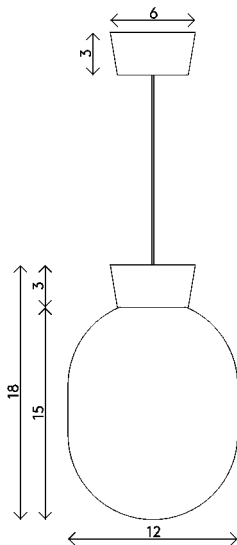

Materials	Brass with handblown sandblasted glass
Dimensions	12 in (30.5 cm) W x 12 in (30.5 cm) D x 18 in (45.5 cm) H
Weight	34 lbs (15.4 kg)
Packing	22 in (55.9 cm) W x 22 in (55.9 cm) D x 22 in (55.9 cm) H 38 lbs (17.2 kg)
Canopy	6 in (15.2 cm) DIA x 3 in (7.6 cm) D
Drop height	72 in (183 cm) H Custom upon request, adjustable on site
Lamping	1 x E26 socket T9 LED bulb (provided) 8W 2700K 350 lm

Finishes	Canopy
●	Satin Brass
●	Matte Black
	Glass
○	Opal
●	Eel Green
●	Ruby

Bulb life	15,000 hrs
Dimming	0-100%. Wattage +/- 10% Lumen Values +/- 5Lms CRI +/- 5% Fully tested with LUTRON® DVCL, DVEL
Voltage	120 V/240
Certification	UL, CE listed
	Handmade in Los Angeles Hardwired Assembly required