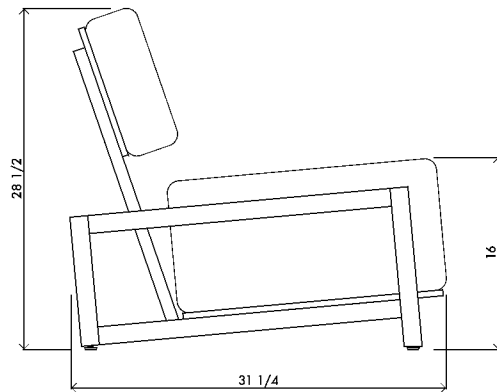

SITIO chair

01
TOP
1" = 1/16"

02
FRONT
1" = 1/16"

03
SIDE
1" = 1/16"

Handmade in Los Angeles.
Customizable fabric.

FINISHES

Frame built from solid oak.
Finishes are waxed natural oak or ebonized oak.
Fabric is provided by client.

DIMENSIONS

Width 25" | 63.5 cm |
Depth 31 1/4" | 79.4 cm |
Height 28 1/2" | 72.4 cm |