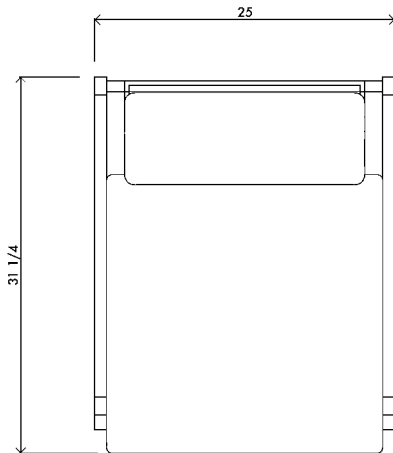

SITIO chair

01
TOP
1" = 1/16"

02
FRONT
1" = 1/16"

03
SIDE
1" = 1/16"

Handmade in Los Angeles.
Customizable fabric.

FINISHES

Frame built from solid oak.
Finishes are waxed natural oak or ebonized oak.
Fabric is provided by client.

DIMENSIONS

Width 25" | 63.5 cm |
Depth 31 1/4" | 79.4 cm |
Height 28 1/2" | 72.4 cm |