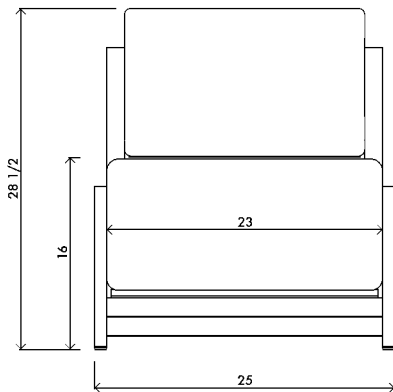

SITIO chair

01
TOP
1" = 1/16"

02
FRONT
1" = 1/16"

03
SIDE
1" = 1/16"

Handmade in Los Angeles.
Customizable fabric.

FINISHES

Frame built from solid oak.
Finishes are waxed natural oak or ebonized oak.
Fabric is provided by client.

DIMENSIONS

Width 25" | 63.5 cm |
Depth 31 1/4" | 79.4 cm |
Height 28 1/2" | 72.4 cm |