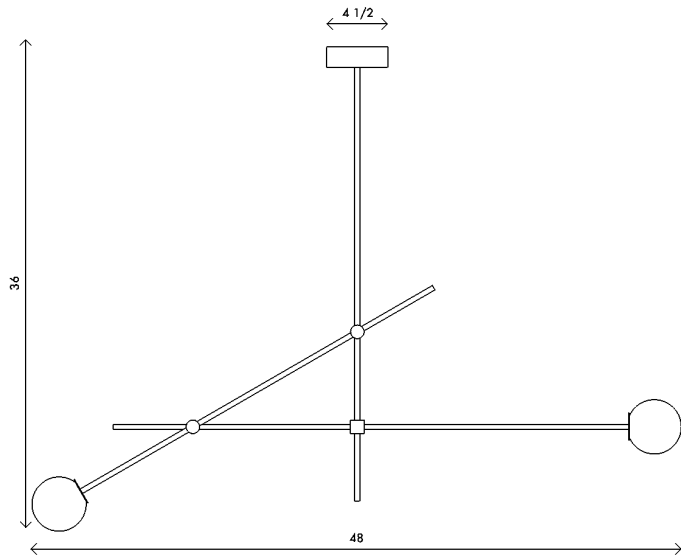

Materials	Brass with handblown opal sandblasted glass
Dimensions	48 in (102 cm) W x 7 in (17.8 cm) D x 36 in (91.5 cm) H
Weight	14 lbs (6.4 kg)
Packing	52 in (132 cm) W x 12 in (30.5 cm) D x 40 in (101.6 cm) H 18 lbs (8.1 kg)
Canopy	4 1/2 in (11.4 cm) W x 1 1/2 in (3.8 cm) D x 4 1/2 in (11.4 cm) L
Drop height	36 in (91.4 cm) H Customizable upon request, not adjustable on site
Lamping	2 x G8 socket G8 LED bulb (provided) 4W 2700K 350 lm

Finishes	● Matte Black
	● Satin Brass

Bulb life	25,000 hrs
Dimming	0-100%. Wattage +/- 10% Lumen Values +/- 5Lms CRI +/- 5% Fully tested with LUTRON® DVCL, DVEL
Voltage	120 V/240
Certification	UL, CE listed Damp rated
	Handmade in Los Angeles Hardwired