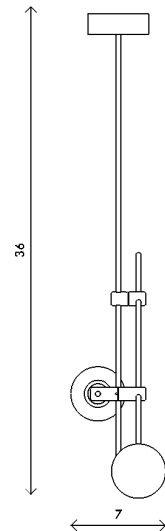

Materials	Brass with handblown opal sandblasted glass
Dimensions	48 in (102 cm) W x 7 in (17.8 cm) D x 36 in (91.5 cm) H
Weight	14 lbs (6.4 kg)
Packing	52 in (132 cm) W x 12 in (30.5 cm) D x 40 in (101.6 cm) H 18 lbs (8.1 kg)
Canopy	4 1/2 in (11.4 cm) W x 1 1/2 in (3.8 cm) D x 4 1/2 in (11.4 cm) L
Drop height	36 in (91.4 cm) H Customizable upon request, not adjustable on site
Lamping	2 x G8 socket G8 LED bulb (provided) 4W 2700K 350 lm

Finishes	● Matte Black
	● Satin Brass

Bulb life	25,000 hrs
Dimming	0-100%. Wattage +/- 10% Lumen Values +/- 5Lms CRI +/- 5% Fully tested with LUTRON® DVCL, DVEL
Voltage	120 V/240
Certification	UL, CE listed Damp rated
	Handmade in Los Angeles Hardwired