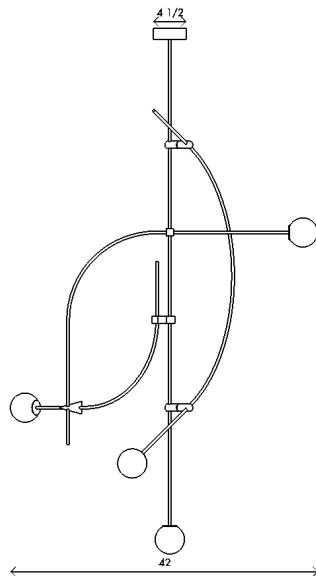

Materials	Brass with handblown opal sandblasted glass
Dimensions	44 in (112 cm) W x 27 in (69 cm) D x 72 in (183 cm) H
Weight	22 lbs (10 kg)
Packing	48 in (121.9 cm) W x 32 in (81 cm) D x 76 in (193 cm) H 26 lbs (11.8 kg)
Canopy	4 1/2 in (11.4 cm) W x 1 1/2 in (3.8 cm) D x 4 1/2 in (11.4 cm) L
Drop height	72 in (183 cm) H Customizable upon request, not adjustable on site
Lamping	4 x G8 socket G8 LED bulb (provided) 4W 2700K 350 lm

Finishes	● Matte Black
	● Satin Brass

Bulb life	25,000 hrs
Dimming	0-100%. Wattage +/- 10% Lumen Values +/- 5Lms CRI +/- 5% Fully tested with LUTRON® DVCL, DVEL
Voltage	120 V/240
Certification	UL, CE listed Damp rated
	Handmade in Los Angeles Hardwired