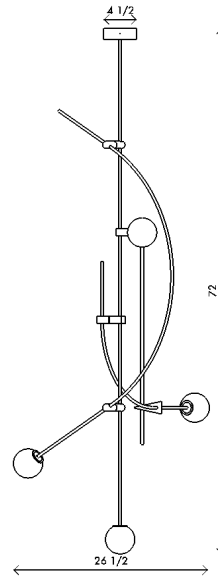

<b>Materials</b>	Brass with handblown opal sandblasted glass
<b>Dimensions</b>	44 in (112 cm) W x 27 in (69 cm) D x 72 in (183 cm) H
<b>Weight</b>	22 lbs (10 kg)
<b>Packing</b>	48 in (121.9 cm) W x 32 in (81 cm) D x 76 in (193 cm) H 26 lbs (11.8 kg)
<b>Canopy</b>	4 1/2 in (11.4 cm) W x 1 1/2 in (3.8 cm) D x 4 1/2 in (11.4 cm) L
<b>Drop height</b>	72 in (183 cm) H Customizable upon request, not adjustable on site
<b>Lamping</b>	4 x G8 socket G8 LED bulb (provided) 4W 2700K 350 lm

<b>Finishes</b>	● Matte Black
	● Satin Brass

<b>Bulb life</b>	25,000 hrs
<b>Dimming</b>	0-100%. Wattage +/- 10% Lumen Values +/- 5Lms CRI +/- 5% Fully tested with LUTRON® DVCL, DVEL
<b>Voltage</b>	120 V/240
<b>Certification</b>	UL, CE listed Damp rated
	Handmade in Los Angeles Hardwired