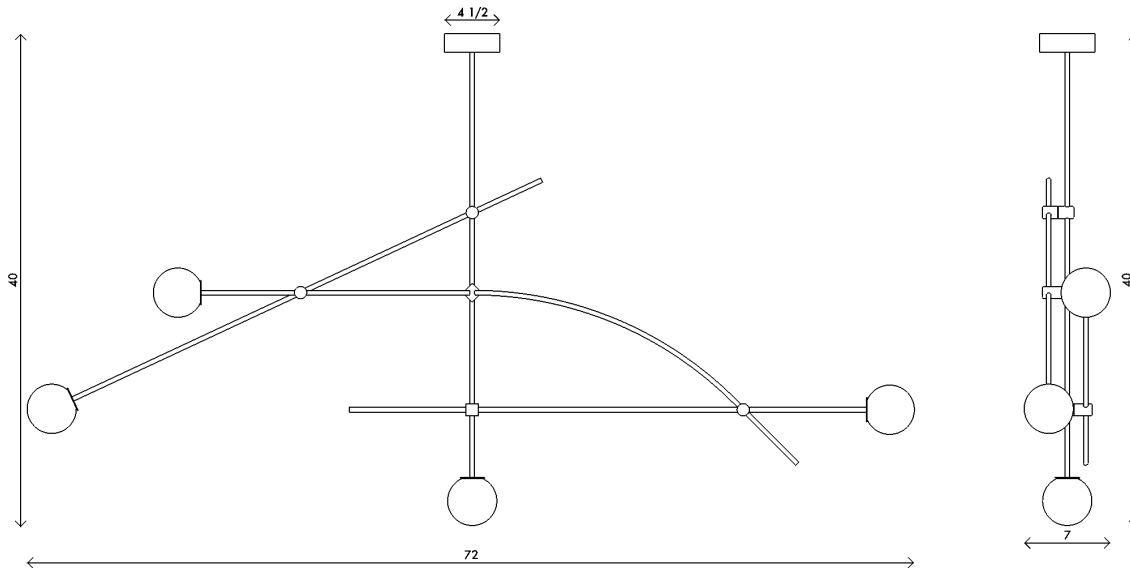

Materials Brass with handblown opal sandblasted glass

Dimensions 72 in (182.8 cm) W x 7 in (17.8 cm) D x 40 in (101.6 cm) H

Weight 22 lbs (10 kg)

Packing 76 in (193 cm) W x 12 in (30.5 cm) D x 44 in (111.8 cm) H
26 lbs (11.8 kg)

Canopy 4 1/2 in (11.4 cm) W x 1 1/2 in (3.8 cm) D x 4 1/2 in (11.4 cm) L

Drop height 40 in (101.6 cm) H
Customizable upon request, not adjustable on site

Lamping 4 x G8 socket
G8 LED bulbs (provided)
4W 2700K
350 lm

Finishes

- Blackened brass
- Satin brass

Bulb life 25,000 hrs

Dimming 0-100%. Wattage +/- 10%
Lumen Values +/- 5Lms
CRI +/- 5%
Fully tested with LUTRON® DVCL, DVEL

Voltage 120 V/240

Certification UL, CE listed
Damp rated

Handmade in Los Angeles
Hardwired