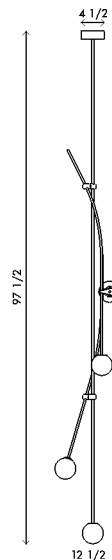

<b>Materials</b>	Brass with handblown opal sandblasted glass	<b>Finishes</b>	● Matte Black ● Satin Brass
<b>Dimensions</b>	29 in (73.7 cm) W x 12 1/2 in (31.8 cm) D x 97 1/2 in (247.7 cm) H		
<b>Weight</b>	32 lbs (14.5 kg)		
<b>Packing</b>	33 in (83.8 cm) W x 18 in (45.7 cm) D x 100 in (254 cm) H 36 lbs (16.3 kg)		
<b>Canopy</b>	4 1/2 in (11.4 cm) W x 1 1/2 in (3.8 cm) D x 4 1/2 in (11.4 cm) L		
<b>Drop height</b>	97 1/2 (247.7 cm) H Customizable upon request, not adjustable on site		
<b>Lamping</b>	4 x G8 socket G8 LED bulb (provided) 4W 2700K 350 lm		