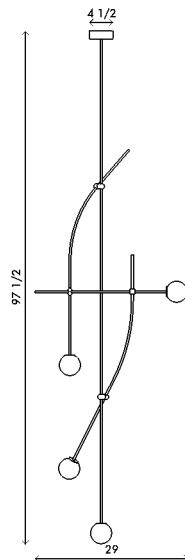

<b>Materials</b>	Brass with handblown opal sandblasted glass	<b>Finishes</b>	● Matte Black ● Satin Brass
<b>Dimensions</b>	29 in (73.7 cm) W x 12 1/2 in (31.8 cm) D x 97 1/2 in (247.7 cm) H		
<b>Weight</b>	32 lbs (14.5 kg)		
<b>Packing</b>	33 in (83.8 cm) W x 18 in (45.7 cm) D x 100 in (254 cm) H 36 lbs (16.3 kg)		
<b>Canopy</b>	4 1/2 in (11.4 cm) W x 1 1/2 in (3.8 cm) D x 4 1/2 in (11.4 cm) L		
<b>Drop height</b>	97 1/2 (247.7 cm) H Customizable upon request, not adjustable on site		
<b>Lamping</b>	4 x G8 socket G8 LED bulb (provided) 4W 2700K 350 lm		