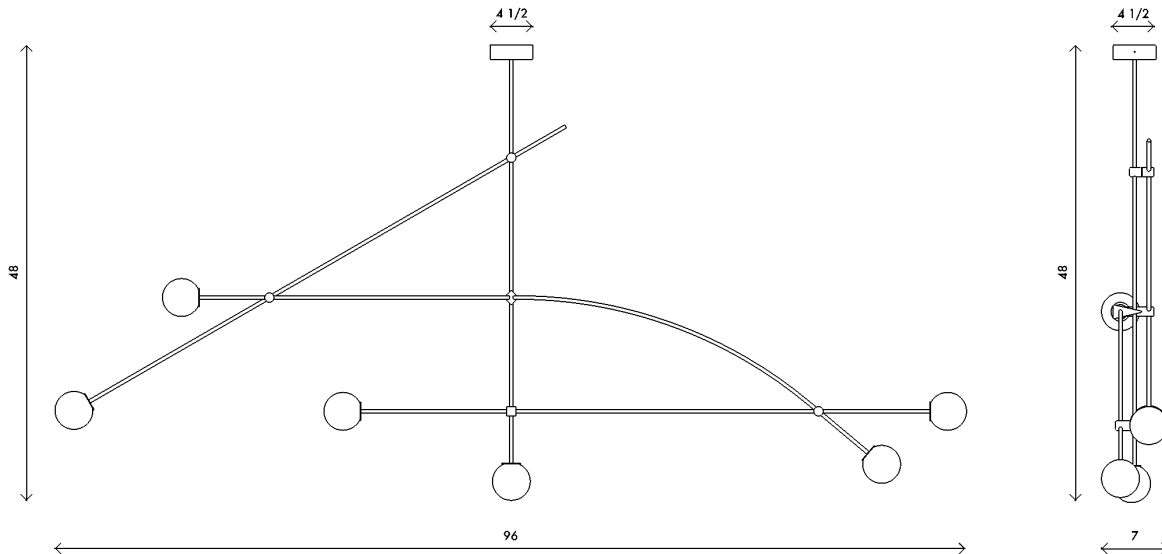

Materials	Brass with handblown opal sandblasted glass
Dimensions	96 in (244 cm) W x 7 in (18 cm) D x 48 in (122 cm) H
Weight	32 lbs (14.5 kg)
Packing	100 in (254 cm) W x 12 in (30.5 cm) D x 52 in (132 cm) H 36 lbs (16.3 kg)
Canopy	4 1/2 in (11.4 cm) W x 1 1/2 in (3.8 cm) D x 4 1/2 in (11.4 cm) L
Drop height	48 in (122 cm) H Customizable upon request, not adjustable on site
Lamping	6 x G8 socket G8 LED bulb (provided) 4W 2700K 350 lm

Finishes	● Matte Black
	● Satin Brass

Bulb life	25,000 hrs
Dimming	0-100%. Wattage +/- 10% Lumen Values +/- 5Lms CRI +/- 5% Fully tested with LUTRON® DVCL, DVEL
Voltage	120 V/240
Certification	UL, CE listed Damp rated
	Handmade in Los Angeles Hardwired