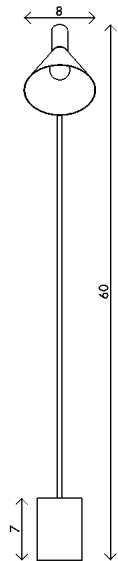

Materials	Steel and brass 6' black cloth cord with brass button switch
Dimensions	8 in (20.3 cm) W x 15 1/2 in (39.4 cm) D x 60 in (152.4 cm) H
Weight	36 lbs (16.3 kg)
Packing	White glove delivery 40 lbs (18.1 kg)
Lamping	1 x E26 socket A19 LED bulb (not provided) 4W 2700K 350 lm

Finishes	Base and shade
● Satin black	
Accents	
● Satin brass	
● Burnished copper	

Bulb life	15,000 hrs
Dimming	0-100%. Wattage +/- 10% Lumen Values +/- 5Lms CRI +/- 5% Fully tested with LUTRON® DVCL, DVEL
Voltage	120 V/240
Certification	UL, CE listed
	Handmade in Los Angeles Plug in