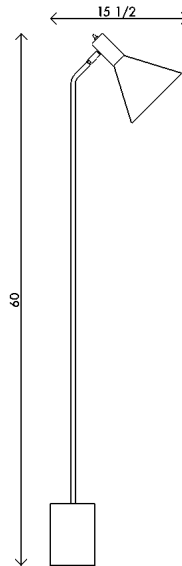

Materials	Steel and brass 6' black cloth cord with brass button switch
Dimensions	8 in (20.3 cm) W x 15 1/2 in (39.4 cm) D x 60 in (152.4 cm) H
Weight	36 lbs (16.3 kg)
Packing	White glove delivery 40 lbs (18.1 kg)
Lamping	1 x E26 socket A19 LED bulb (not provided) 4W 2700K 350 lm

Finishes	Base and shade
● Satin black	
Accents	
● Satin brass	
● Burnished copper	

Bulb life	15,000 hrs
Dimming	0-100%. Wattage +/- 10% Lumen Values +/- 5Lms CRI +/- 5% Fully tested with LUTRON® DVCL, DVEL
Voltage	120 V/240
Certification	UL, CE listed
	Handmade in Los Angeles Plug in