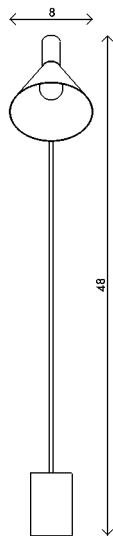

Materials	Steel and brass 6' black cloth cord with brass button switch
Dimensions	8 in (20.3 cm) W x 14 1/4 in (36 cm) D x 52 in (132 cm) H
Weight	26 lbs (11.8 kg)
Packing	White glove delivery 30 lbs (13.6 kg)
Lamping	1 x E26 socket A19 LED bulb (not provided) 4W 2700K 350 lm

Finishes	Base and shade
● Satin black	
	Accents
● Satin brass	
● Burnished copper	

Bulb life	15,000 hrs
Dimming	0-100%. Wattage +/- 10% Lumen Values +/- 5Lms CRI +/- 5% Fully tested with LUTRON® DVCL, DVEL
Voltage	120 V/240
Certification	UL, CE listed
	Handmade in Los Angeles Plug in