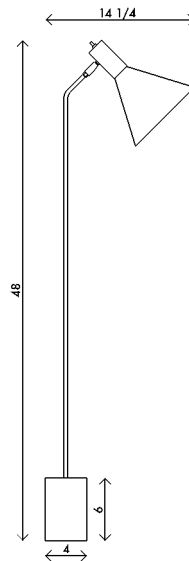

Materials	Steel and brass 6' black cloth cord with brass button switch
Dimensions	8 in (20.3 cm) W x 14 1/4 in (36 cm) D x 52 in (132 cm) H
Weight	26 lbs (11.8 kg)
Packing	White glove delivery 30 lbs (13.6 kg)
Lamping	1 x E26 socket A19 LED bulb (not provided) 4W 2700K 350 lm

Finishes	Base and shade
● Satin black	
	Accents
● Satin brass	
● Burnished copper	

Bulb life	15,000 hrs
Dimming	0-100%. Wattage +/- 10% Lumen Values +/- 5Lms CRI +/- 5% Fully tested with LUTRON® DVCL, DVEL
Voltage	120 V/240
Certification	UL, CE listed
	Handmade in Los Angeles Plug in