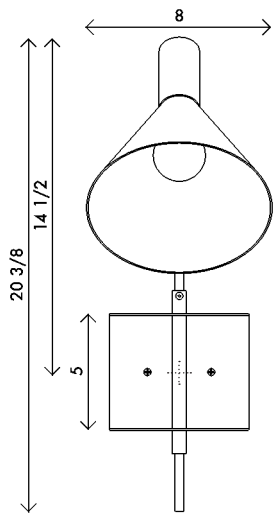

Materials Steel and brass
6' black cloth cord with brass button switch

Dimensions 8 in (20.3 cm) W x 12 1/2 in (31.8 cm) D x 20 3/8 in (51.7 cm) H

Weight 6 lbs (2.7 kg)

Packing 12 in (30.5 cm) W x 12 in (30.5 cm) D x 24 in (61 cm) H
10 lbs (4.5 kg)

Backplate 6 in (15.5 cm) W x 1 in (2.5 cm) D x 5 in (13 cm) H
J-box location indicated at center

Lamping 1 x E26 socket
A19 LED bulb (not provided)
4W 2700K
350 lm

Finishes **Base and shade**

● Satin black

Accents

● Satin brass

● Burnished copper

Bulb life 15,000 hrs

Dimming 0-100%. Wattage +/- 10%
Lumen Values +/- 5Lms
CRI +/- 5%
Fully tested with LUTRON® DVCL, DVEL

Voltage 120 V/240

Certification UL, CE listed

Handmade in Los Angeles
Plug in