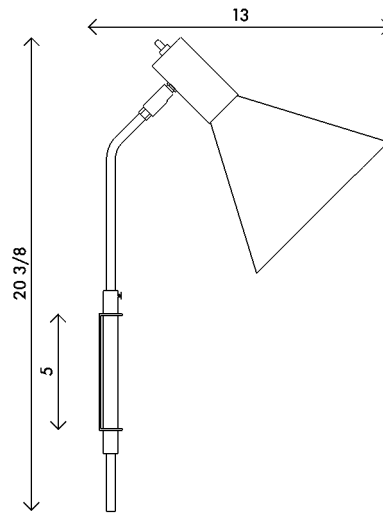

Materials Steel and brass
6' black cloth cord with brass button switch

Dimensions 8 in (20.3 cm) W x 12 1/2 in (31.8 cm) D x 20 3/8 in (51.7 cm) H

Weight 6 lbs (2.7 kg)

Packing 12 in (30.5 cm) W x 12 in (30.5 cm) D x 24 in (61 cm) H
10 lbs (4.5 kg)

Backplate 6 in (15.5 cm) W x 1 in (2.5 cm) D x 5 in (13 cm) H
J-box location indicated at center

Lamping 1 x E26 socket
A19 LED bulb (not provided)
4W 2700K
350 lm

Finishes **Base and shade**

● Satin black

Accents

● Satin brass

● Burnished copper

Bulb life 15,000 hrs

Dimming 0-100%. Wattage +/- 10%
Lumen Values +/- 5Lms
CRI +/- 5%
Fully tested with LUTRON® DVCL, DVEL

Voltage 120 V/240

Certification UL, CE listed

Handmade in Los Angeles
Plug in