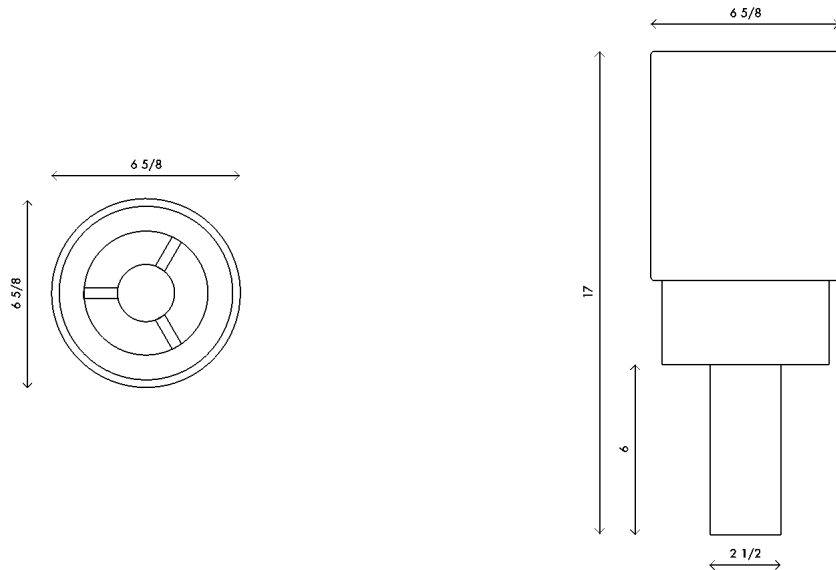

Materials Plated steel with white lucite shade
6' black cloth cord with toggle hand switch

Dimensions 6 5/8 in (16.8 cm) W x 6 5/8 in (16.8 cm) D x 17 in (43.2 cm) H

Weight 12 lbs (5.4 kg)

Packing 10 in (25.4 cm) W x 10 in (25.4 cm) D x 24 in (61 cm) H
16 lbs (7.2 kg)

Lamping 1 x E26 socket
A19 LED bulb (not provided)
4W 2700K
350 lm

Finishes

- Polished brass
- Polished chrome
- Polished copper

Bulb life 15,000 hrs

Dimming 0-100%. Wattage +/- 10%
Lumen Values +/- 5Lms
CRI +/- 5%
Fully tested with LUTRON® DVCL, DVEL