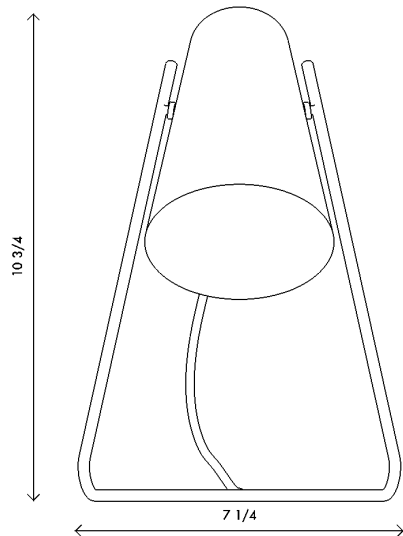

Materials Brass with steel pin legs
6' black cloth cord with toggle hand switch

Dimensions 7 1/4 in (18.5 cm) W x 9 1/2 in (24 cm) D x 10 3/4 in (27.3 cm) H

Weight 4 lbs (1.8 kg)

Packing 12 in (30.5 cm) W x 12 in (30.5 cm) D x 12 in (30.5 cm) H
8 lbs (3.6 kg)

Lamping 1 x E26 socket
A19 LED bulb (not provided)
4W 2700K
350 lm

Finishes **Shade**

● Satin brass

Legs

● Satin black

● Satin brass

Bulb life 15,000 hrs

Dimming 0-100%. Wattage +/- 10%
Lumen Values +/- 5Lms
CRI +/- 5%
Fully tested with LUTRON® DVCL, DVEL