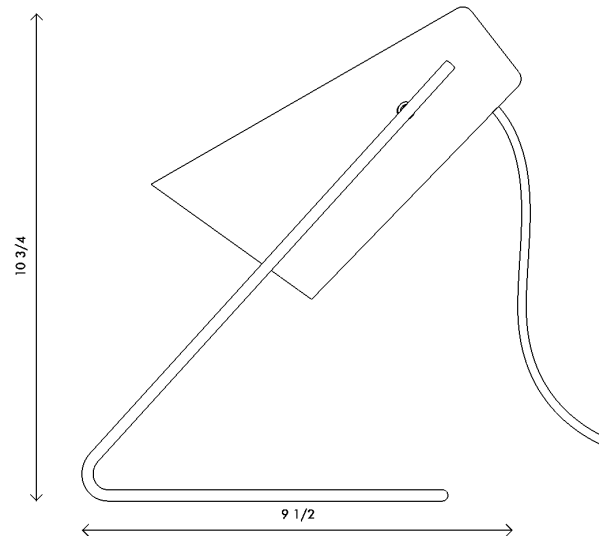

Materials Brass with steel pin legs
6' black cloth cord with toggle hand switch

Dimensions 7 1/4 in (18.5 cm) W x 9 1/2 in (24 cm) D x 10 3/4 in (27.3 cm) H

Weight 4 lbs (1.8 kg)

Packing 12 in (30.5 cm) W x 12 in (30.5 cm) D x 12 in (30.5 cm) H
8 lbs (3.6 kg)

Lamping 1 x E26 socket
A19 LED bulb (not provided)
4W 2700K
350 lm

Finishes **Shade**

● Satin brass

Legs

● Satin black

● Satin brass

Bulb life 15,000 hrs

Dimming 0-100%. Wattage +/- 10%
Lumen Values +/- 5Lms
CRI +/- 5%
Fully tested with LUTRON® DVCL, DVEL