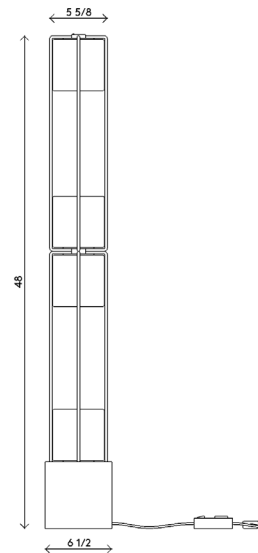

Materials Frame and base in brass
Hand blown, sandblasted bubble glass cubes
6' black cloth cord with dimmer foot switch

Dimensions 6 1/2 in (16.5 cm) W x 6 1/2 in (16.5 cm) D x 48 in (122 cm) H

Weight 55 lbs (25 kg)

Packing White glove delivery
60 lbs (27.2)

Base 6 1/2 in (16.5 cm) W x 6 1/2 in (16.5 cm) D x 6 1/2 in (16.5 cm) H

Lamping 4 x G9 socket
G9 LED bulbs (provided)
4W 2700K
350 lm

Finishes

- Blackened brass
- Satin brass

Bulb life 25,000 hrs

Dimming 10-100%. Wattage +/- 10%
Lumen Values +/- 5Lms
CRI +/- 5%
Fully tested with LUTRON® DVCL, DVEL

Voltage 120 V/240

Certification UL, CE listed

Handmade in Los Angeles
Plug-in
Assembly required