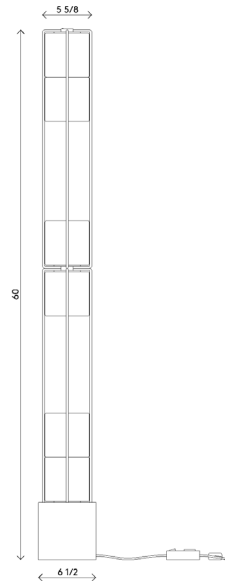

Materials Frame and base in brass
Hand blown, sandblasted bubble glass cubes
6' black cloth cord with dimmer foot switch

Finishes ● Blackened brass
● Satin brass

Dimensions 6 1/2 in (16.5 cm) W x 6 1/2 in (16.5 cm) D x 60 in (152.5 cm) H

Weight 65 lbs (29.5 kg)

Packing White glove delivery
70 lbs (31.8)

Base 6 1/2 in (16.5 cm) W x 6 1/2 in (16.5 cm) D x 6 1/2 in (16.5 cm) H

Lamping 4 x G9 socket
G9 LED bulbs (provided)
4W 2700K
350 lm

Bulb life 25,000 hrs

Dimensions 6 1/2 in (16.5 cm) W x 6 1/2 in (16.5 cm) D x 48 in (122 cm) H

Weight 55 lbs (25 kg)

Packing White glove delivery
60 lbs (27.2)

Base 6 1/2 in (16.5 cm) W x 6 1/2 in (16.5 cm) D x 6 1/2 in (16.5 cm) H