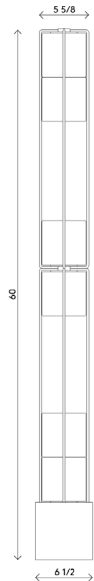

Materials Frame and base in brass
Hand blown, sandblasted bubble glass cubes
6' black cloth cord with dimmer foot switch

Finishes ● Blackened brass
● Satin brass

Dimensions 6 1/2 in (16.5 cm) W x 6 1/2 in (16.5 cm) D x 60 in (152.5 cm) H

Weight 65 lbs (29.5 kg)

Packing White glove delivery
70 lbs (31.8)

Base 6 1/2 in (16.5 cm) W x 6 1/2 in (16.5 cm) D x 6 1/2 in (16.5 cm) H

Lamping 4 x G9 socket
G9 LED bulbs (provided)
4W 2700K
350 lm

Bulb life 25,000 hrs

Dimming 10-100%. Wattage +/- 10%
Lumen Values +/- 5Lms
CRI +/- 5%
Fully tested with LUTRON® DVCL, DVEL

Voltage 120 V/240

Certification UL, CE listed

Handmade in Los Angeles
Plug-in
Assembly required

Materials Frame and base in brass
Hand blown, sandblasted bubble glass cubes
6' black cloth cord with dimmer foot switch

Dimensions 6 1/2 in (16.5 cm) W x 6 1/2 in (16.5 cm) D x 48 in (122 cm) H

Weight 55 lbs (25 kg)

Packing White glove delivery
60 lbs (27.2)

Base 6 1/2 in (16.5 cm) W x 6 1/2 in (16.5 cm) D x 6 1/2 in (16.5 cm) H