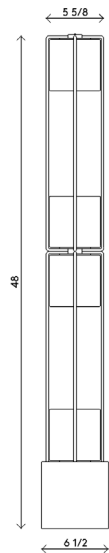

Materials Frame and base in brass
Hand blown, sandblasted bubble glass cubes
6' black cloth cord with dimmer foot switch

Dimensions 6 1/2 in (16.5 cm) W x 6 1/2 in (16.5 cm) D x 48 in (122 cm) H

Weight 55 lbs (25 kg)

Packing White glove delivery
60 lbs (27.2)

Base 6 1/2 in (16.5 cm) W x 6 1/2 in (16.5 cm) D x 6 1/2 in (16.5 cm) H

Lamping 4 x G9 socket
G9 LED bulbs (provided)
4W 2700K
350 lm

Finishes

- Blackened brass
- Satin brass

Bulb life 25,000 hrs

Dimming 10-100%. Wattage +/- 10%
Lumen Values +/- 5Lms
CRI +/- 5%
Fully tested with LUTRON® DVCL, DVEL

Voltage 120 V/240

Certification UL, CE listed

Handmade in Los Angeles
Plug-in
Assembly required