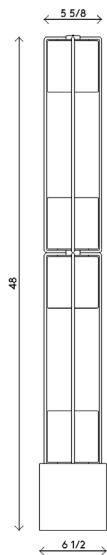

Materials	Frame and base in brass Hand blown, sandblasted bubble glass cubes 6' black cloth cord with dimmer foot switch
Dimensions	6 1/2" (16.5 cm) W x 6 1/2" (16.5 cm) D x 48" (122 cm) H
Weight	55 lbs (25 kg)
Packing	X" (X cm) W x X" (X cm) D x X" (X cm) H X lbs (X kg)
Canopy	X" (X cm) W x X" (X cm) D x X" (X cm)
Lamping	4 x G9 socket G9 LED bulbs (provided) 4W 2700K 350 lm

Finishes	Matte Black Satin Brass

Bulb life	25,000 hrs
Dimming	10-100%. Wattage +/- 10% Lumen Values +/- 5Lms CRI +/- 5% Fully tested with LUTRON® DVCL, DVEL
Voltage	120 V/240
Certification	UL, CE listed
	Handmade in Los Angeles Plug-in Assembly required