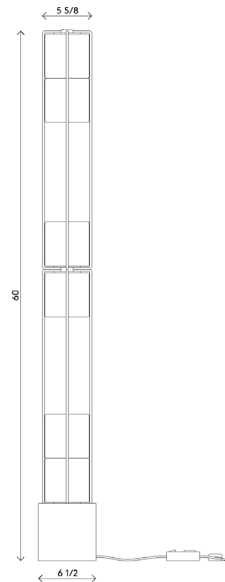

Materials Frame and base in brass
Hand blown, sandblasted bubble glass cubes
6' black cloth cord with dimmer foot switch

Dimensions 6 1/2" (16.5 cm) W x 6 1/2" (16.5 cm) D x 60" (152.5 cm) H

Weight 65 lbs (29.5 kg)

Packing X" (X cm) W x X" (X cm) D x X" (X cm) H
X lbs (X kg)

Base 6 1/2" (16.5 cm) W x 6 1/2" (16.5 cm) D x 6 1/2" (16.5 cm) H

Lamping 4 x G9 socket
G9 LED bulbs (provided)
4W 2700K
350 lm

Finishes Matte Black
Satin Brass

Materials	Frame and base in brass Hand blown, sandblasted bubble glass cubes 6' black cloth cord with dimmer foot switch
Dimensions	6 1/2" (16.5 cm) W x 6 1/2" (16.5 cm) D x 48" (122 cm) H
Weight	55 lbs (25 kg)
Packing	X" (X cm) W x X" (X cm) D x X" (X cm) H X lbs (X kg)
Canopy	X" (X cm) W x X" (X cm) D x X" (X cm)
Lamping	4 x G9 socket G9 LED bulbs (provided) 4W 2700K 350 lm