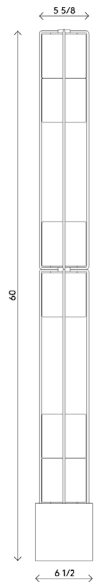

Materials Frame and base in brass
Hand blown, sandblasted bubble glass cubes
6' black cloth cord with dimmer foot switch

Dimensions 6 1/2" (16.5 cm) W x 6 1/2" (16.5 cm) D x 60" (152.5 cm) H

Weight 65 lbs (29.5 kg)

Packing X" (X cm) W x X" (X cm) D x X" (X cm) H
X lbs (X kg)

Base 6 1/2" (16.5 cm) W x 6 1/2" (16.5 cm) D x 6 1/2" (16.5 cm) H

Lamping 4 x G9 socket
G9 LED bulbs (provided)
4W 2700K
350 lm

Finishes Matte Black
Satin Brass

Materials	Frame and base in brass Hand blown, sandblasted bubble glass cubes 6' black cloth cord with dimmer foot switch
Dimensions	6 1/2" (16.5 cm) W x 6 1/2" (16.5 cm) D x 48" (122 cm) H
Weight	55 lbs (25 kg)
Packing	X" (X cm) W x X" (X cm) D x X" (X cm) H X lbs (X kg)
Canopy	X" (X cm) W x X" (X cm) D x X" (X cm)
Lamping	4 x G9 socket G9 LED bulbs (provided) 4W 2700K 350 lm