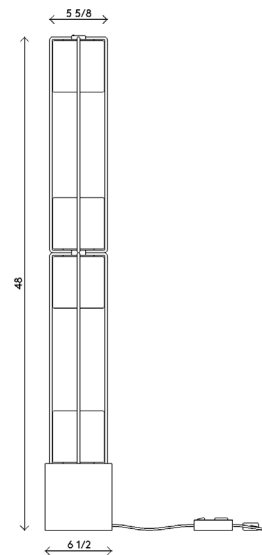

Materials	Frame and base in brass Hand blown, sandblasted bubble glass cubes 6' black cloth cord with dimmer foot switch
Dimensions	6 1/2" (16.5 cm) W x 6 1/2" (16.5 cm) D x 48" (122 cm) H
Weight	55 lbs (25 kg)
Packing	X" (X cm) W x X" (X cm) D x X" (X cm) H X lbs (X kg)
Canopy	X" (X cm) W x X" (X cm) D x X" (X cm)
Lamping	4 x G9 socket G9 LED bulbs (provided) 4W 2700K 350 lm

Finishes	Matte Black Satin Brass

Bulb life	25,000 hrs
Dimming	10-100%. Wattage +/- 10% Lumen Values +/- 5Lms CRI +/- 5% Fully tested with LUTRON® DVCL, DVEL
Voltage	120 V/240
Certification	UL, CE listed
	Handmade in Los Angeles Plug-in Assembly required