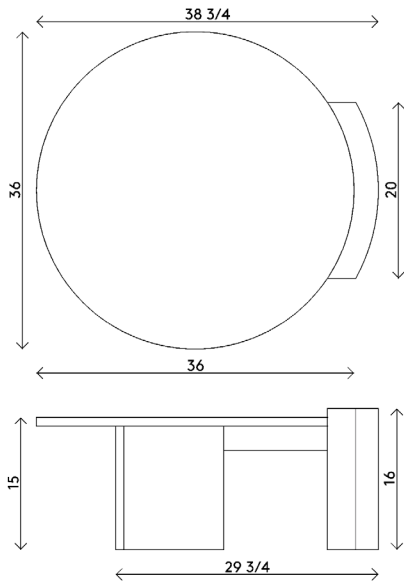

Materials Solid wood
Table top options are carrara marble, limestone, travertine, or tempered bronze glass

Dimensions 36 in (91.5 cm) W x 38 3/4 in (98.5 cm) D x 16 in (41 cm) H

Weight 120 lbs (54.4 kg)

Packing White glove delivery
124 lbs (56.2 kg)

Finishes

- Natural oak
- Fumed oak
- Oxidized oak
- Walnut

Handmade in Los Angeles

- Materials** Solid wood
Table top options are carrara marble, limestone, travertine, or tempered bronze glass
- Dimensions** 36 in (91.5 cm) W x 50 3/4 in (129 cm) D x 16 in (41 cm) H
- Weight** 150 lbs (68 kg)
- Packing** White glove delivery
154 lbs (69.8 kg)