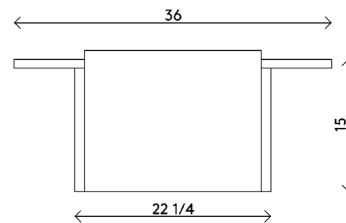

Materials Solid wood
Table top options are carrara marble, limestone, travertine, or tempered bronze glass

Dimensions 36 in (91.5 cm) W x 38 3/4 in (98.5 cm) D x 16 in (41 cm) H

Weight 120 lbs (54.4 kg)

Packing White glove delivery
124 lbs (56.2 kg)

Finishes

- Natural oak
- Fumed oak
- Oxidized oak
- Walnut

Handmade in Los Angeles

- Materials** Solid wood
Table top options are carrara marble, limestone, travertine, or tempered bronze glass
- Dimensions** 36 in (91.5 cm) W x 50 3/4 in (129 cm) D x 16 in (41 cm) H
- Weight** 150 lbs (68 kg)
- Packing** White glove delivery
154 lbs (69.8 kg)