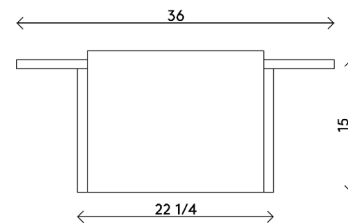

1. **Materials** Solid wood
   Table top options are carrara marble, limestone, travertine, or tempered bronze glass
2. **Dimensions** 36 in (91.5 cm) W x 50 3/4 in (129 cm) D x 16 in (41 cm) H
3. **Weight** 150 lbs (68 kg)
4. **Packing** White glove delivery
   154 lbs (69.8 kg)

1. **Finishes**
2. Natural oak
   - Fumed oak
   - Oxidized oak
   - Walnut

Handmade in Los Angeles