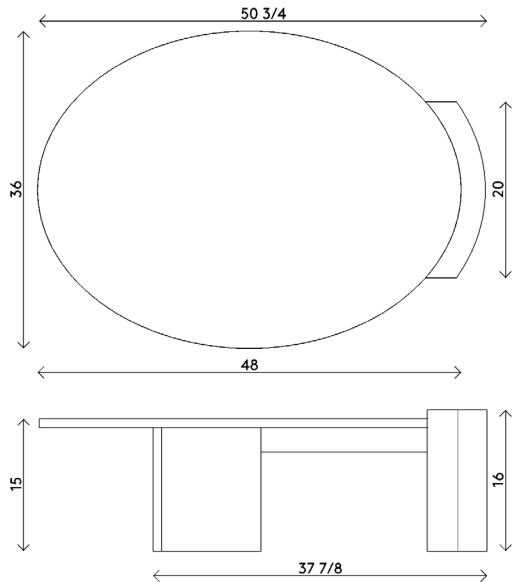

1. **Materials** Solid wood
   Table top options are carrara marble, limestone, travertine, or tempered bronze glass
2. **Dimensions** 36 in (91.5 cm) W x 50 3/4 in (129 cm) D x 16 in (41 cm) H
3. **Weight** 150 lbs (68 kg)
4. **Packing** White glove delivery
   154 lbs (69.8 kg)

1. **Finishes**
2. Natural oak
   - Fumed oak
   - Oxidized oak
   - Walnut

Handmade in Los Angeles