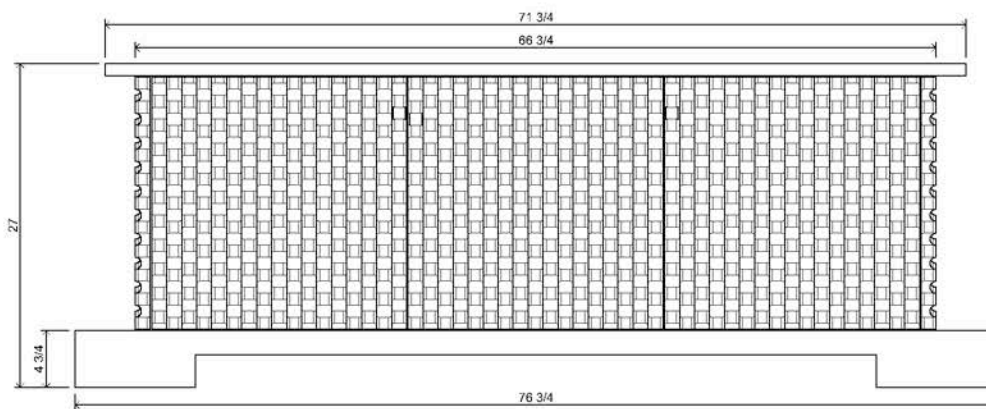

KASBAH Credenza 56"

01
TOP
1" = 3/32"

02
FRONT
1" = 3/32"

03
SIDE
1" = 3/32"

Handmade in Los Angeles.

FINISHES

Solid White Oak structure. Finished in Natural Waxed Oak, Fumed Oak, or Ebonized Oak.
Solid Brass hardware.

DIMENSIONS

Width 55 1/2" | 141 cm |
Depth 23 1/2" | 60 cm |
Height 27" | 68.6 cm |

KASBAH Credenza 77"

01
TOP
1" = 3/32"

02
FRONT
1" = 3/32"

03
SIDE
1" = 3/32"

Handmade in Los Angeles.

FINISHES

Solid White Oak structure. Finished in Natural Waxed Oak, Fumed Oak, or Ebonized Oak.
Solid Brass hardware.

DIMENSIONS

Width 76 3/4" | 195 cm |
Depth 23.5" | 60 cm |
Height 27" | 68.6 cm |