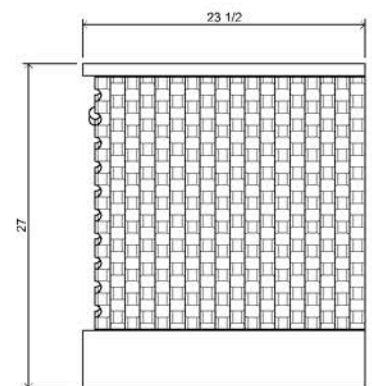

KASBAH Credenza 56"

01
TOP
1" = 3/32"

02
FRONT
1" = 3/32"

03
SIDE
1" = 3/32"

Handmade in Los Angeles.

FINISHES

Solid White Oak structure. Finished in Natural Waxed Oak, Fumed Oak, or Ebonized Oak.
Solid Brass hardware.

DIMENSIONS

Width 55 1/2" | 141 cm |
Depth 23 1/2" | 60 cm |
Height 27" | 68.6 cm |

KASBAH Credenza 77"

01
TOP
1" = 3/32"

02
FRONT
1" = 3/32"

03
SIDE
1" = 3/32"

Handmade in Los Angeles.

FINISHES

Solid White Oak structure. Finished in Natural Waxed Oak, Fumed Oak, or Ebonized Oak.
Solid Brass hardware.

DIMENSIONS

Width 76 3/4" | 195 cm |
Depth 23.5" | 60 cm |
Height 27" | 68.6 cm |