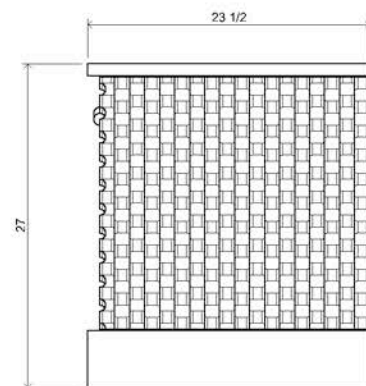

KASBAH Credenza 56"

01
TOP
1" = 3/32"

02
FRONT
1" = 3/32"

03
SIDE
1" = 3/32"

Handmade in Los Angeles.

FINISHES

Solid White Oak structure. Finished in Natural Waxed Oak, Fumed Oak, or Ebonized Oak.
Solid Brass hardware.

DIMENSIONS

Width 55 1/2" | 141 cm |
Depth 23 1/2" | 60 cm |
Height 27" | 68.6 cm |

KASBAH Credenza 77"

01
TOP
1" = 3/32"

02
FRONT
1" = 3/32"

03
SIDE
1" = 3/32"

Handmade in Los Angeles.

FINISHES

Solid White Oak structure. Finished in Natural Waxed Oak, Fumed Oak, or Ebonized Oak.
Solid Brass hardware.

DIMENSIONS

Width 76 3/4" | 195 cm |
Depth 23.5" | 60 cm |
Height 27" | 68.6 cm |