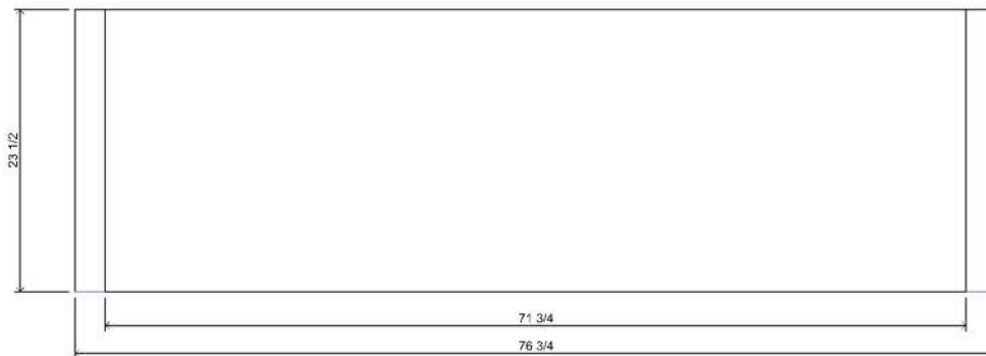

KASBAH Credenza 56"

01
TOP
1" = 3/32"

02
FRONT
1" = 3/32"

03
SIDE
1" = 3/32"

Handmade in Los Angeles.

FINISHES

Solid White Oak structure. Finished in Natural Waxed Oak, Fumed Oak, or Ebonized Oak.
Solid Brass hardware.

DIMENSIONS

Width 55 1/2" | 141 cm |
Depth 23 1/2" | 60 cm |
Height 27" | 68.6 cm |

KASBAH Credenza 77"

01
TOP
1" = 3/32"

02
FRONT
1" = 3/32"

03
SIDE
1" = 3/32"

Handmade in Los Angeles.

FINISHES

Solid White Oak structure. Finished in Natural Waxed Oak, Fumed Oak, or Ebonized Oak.
Solid Brass hardware.

DIMENSIONS

Width 76 3/4" | 195 cm |
Depth 23.5" | 60 cm |
Height 27" | 68.6 cm |