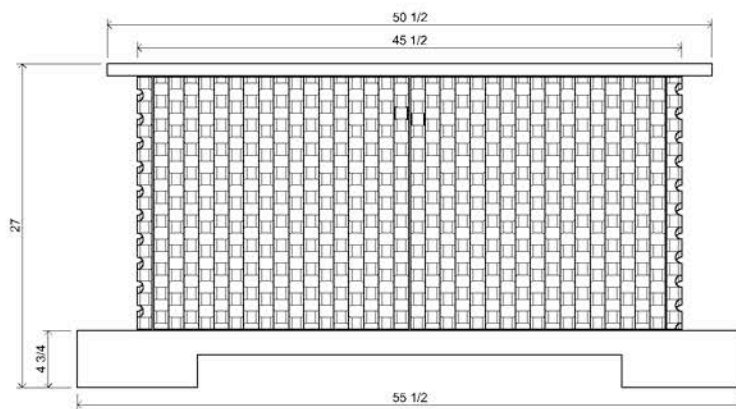

KASBAH Credenza 56"

01
TOP
1" = 3/32"

02
FRONT
1" = 3/32"

03
SIDE
1" = 3/32"

Handmade in Los Angeles.

FINISHES

Solid White Oak structure. Finished in Natural Waxed Oak, Fumed Oak, or Ebonized Oak.
Solid Brass hardware.

DIMENSIONS

Width 55 1/2" | 141 cm |
Depth 23 1/2" | 60 cm |
Height 27" | 68.6 cm |

KASBAH Credenza 77"

01
TOP
1" = 3/32"

02
FRONT
1" = 3/32"

03
SIDE
1" = 3/32"

Handmade in Los Angeles.

FINISHES

Solid White Oak structure. Finished in Natural Waxed Oak, Fumed Oak, or Ebonized Oak.
Solid Brass hardware.

DIMENSIONS

Width 76 3/4" | 195 cm |
Depth 23.5" | 60 cm |
Height 27" | 68.6 cm |