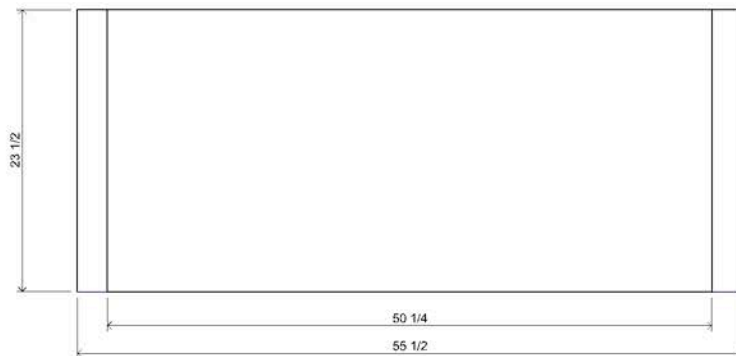

KASBAH Credenza 56"

01
TOP
1" = 3/32"

02
FRONT
1" = 3/32"

03
SIDE
1" = 3/32"

Handmade in Los Angeles.

FINISHES

Solid White Oak structure. Finished in Natural Waxed Oak, Fumed Oak, or Ebonized Oak.
Solid Brass hardware.

DIMENSIONS

Width 55 1/2" | 141 cm |
Depth 23 1/2" | 60 cm |
Height 27" | 68.6 cm |

KASBAH Credenza 77"

01
TOP
1" = 3/32"

02
FRONT
1" = 3/32"

03
SIDE
1" = 3/32"

Handmade in Los Angeles.

FINISHES

Solid White Oak structure. Finished in Natural Waxed Oak, Fumed Oak, or Ebonized Oak.
Solid Brass hardware.

DIMENSIONS

Width 76 3/4" | 195 cm |
Depth 23.5" | 60 cm |
Height 27" | 68.6 cm |