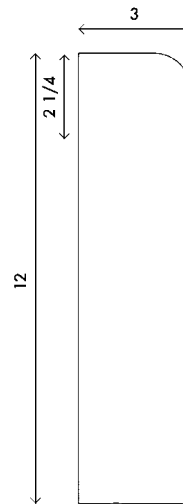

Materials	Cast aluminum
Dimensions	5 in (13 cm) W x 3 in (8 cm) D x 12 in (30.5 cm) H
Weight	5 lbs (2.3 kg)
Packing	14 in (35.6 cm) W x 6 in (15.2 cm) D x 6 in (15.2 cm) H 9 lbs (4.1 kg)
Backplate	5 in (13 cm) W x 3 in (8 cm) D x 12 in (30.5 cm) H J-box location indicated off center
Lamping	1 x G9 socket G9 LED bulbs (provided) 4W 2700K 350 lm

Finishes	● Matte black
	● Bronze
	● Satin aluminum

Bulb life	25,000 hrs
Dimming	0-100%. Wattage +/- 10% Lumen Values +/- 5Lms CRI +/- 5% Fully tested with LUTRON® DVCL, DVEL
Voltage	120 V/240
Certification	UL, CE listed Wet rated
	Handmade in Los Angeles Hardwired