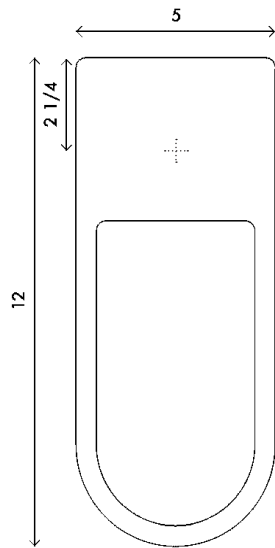

Materials	Cast aluminum
Dimensions	5 in (13 cm) W x 3 in (8 cm) D x 12 in (30.5 cm) H
Weight	5 lbs (2.3 kg)
Packing	14 in (35.6 cm) W x 6 in (15.2 cm) D x 6 in (15.2 cm) H 9 lbs (4.1 kg)
Backplate	5 in (13 cm) W x 3 in (8 cm) D x 12 in (30.5 cm) H J-box location indicated off center
Lamping	1 x G9 socket G9 LED bulbs (provided) 4W 2700K 350 lm

Finishes	● Matte black
	● Bronze
	● Satin aluminum

Bulb life	25,000 hrs
Dimming	0-100%. Wattage +/- 10% Lumen Values +/- 5Lms CRI +/- 5% Fully tested with LUTRON® DVCL, DVEL
Voltage	120 V/240
Certification	UL, CE listed Wet rated
	Handmade in Los Angeles Hardwired